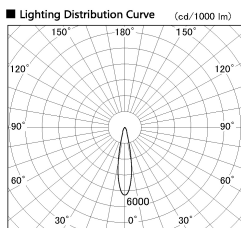

Item no. SD381-2020B9030-IK

Series Name: Cledy versa R-G (In-track)
(SD381-IK)

Installation	Track Mount
Type	
Fixture wattage	20W
Beam angle	21 deg
Color Temp.	3000K
CRI	Ra>90
Luminous	2032 lm
Body	Die-castaluminumalloy
Body finish	Black
Trim finish	Black
Reflector finish	N/A
IP Rate	IP20
Light source	COBmodule
Input Voltage	AC220~240V
Dimming Type	Non-Dimmable
Certificate	CE,CCC
Cut Hole	N/A