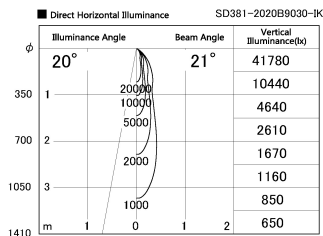

Item no. SD381-2020B9030-IK

Series Name: Cledy versa R-G (In-track)
(SD381-IK)

Installation	Track Mount
Type	
Fixture wattage	20W
Beam angle	21 deg
Color Temp.	3000K
CRI	Ra>90
Luminous	2032 lm
Body	Die-castaluminumalloy
Body finish	Black
Trim finish	Black
Reflector finish	N/A
IP Rate	IP20
Light source	COBmodule
Input Voltage	AC220~240V
Dimming Type	Non-Dimmable
Certificate	CE,CCC
Cut Hole	N/A