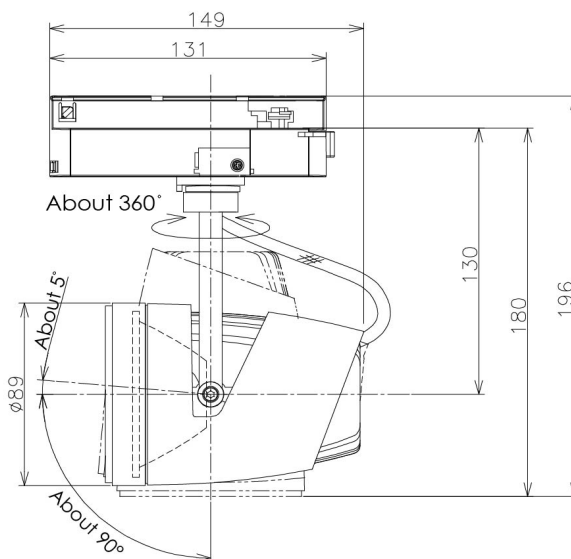

Item no. SD381-2030B9030-IK

Series Name: Cledy versa R-G (In-track)
(SD381-IK)

Installation	Track Mount
Type	Cledy versa R-G (In-track) (SD381-IK)
Fixture wattage	20W
Beam angle	29 deg
Color Temp.	3000K
CRI	Ra>90
Luminous	2013 lm
Body	Die-castaluminumalloy
Body finish	Black
Trim finish	Black
Reflector finish	N/A
IP Rate	IP20
Light source	COBmodule
Input Voltage	AC220~240V
Dimming Type	Non-Dimmable
Certificate	CE,CCC
Cut Hole	N/A