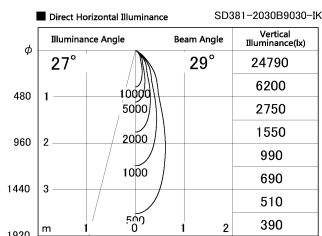

Item no. SD381-2030B9030-IK

Series Name: Cledy versa R-G (In-track)
(SD381-IK)

Installation	Track Mount
Type	Cledy versa R-G (In-track) (SD381-IK)
Fixture wattage	20W
Beam angle	29 deg
Color Temp.	3000K
CRI	Ra>90
Luminous	2013 lm
Body	Die-castaluminumalloy
Body finish	Black
Trim finish	Black
Reflector finish	N/A
IP Rate	IP20
Light source	COBmodule
Input Voltage	AC220~240V
Dimming Type	Non-Dimmable
Certificate	CE,CCC
Cut Hole	N/A