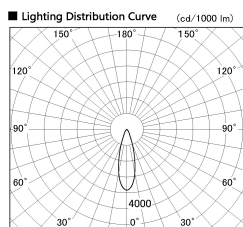

Item no. SD381-2030B9030-IK

Series Name: Cledy versa R-G (In-track)
(SD381-IK)

Installation	Track Mount
Type	Cledy versa R-G (In-track) (SD381-IK)
Fixture wattage	20W
Beam angle	29 deg
Color Temp.	3000K
CRI	Ra>90
Luminous	2013 lm
Body	Die-castaluminumalloy
Body finish	Black
Trim finish	Black
Reflector finish	N/A
IP Rate	IP20
Light source	COBmodule
Input Voltage	AC220~240V
Dimming Type	Non-Dimmable
Certificate	CE,CCC
Cut Hole	N/A