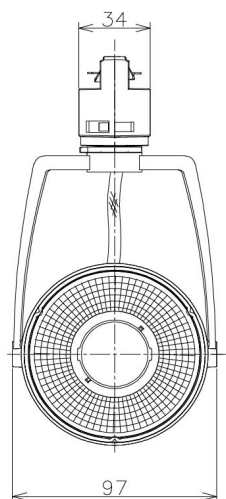

Item no. SD381-2030B9030-IK

Series Name: Cledy versa R-G (In-track)
(SD381-IK)

Installation	Track Mount
Type	Cledy versa R-G (In-track) (SD381-IK)
Fixture wattage	20W
Beam angle	29 deg
Color Temp.	3000K
CRI	Ra>90
Luminous	2013 lm
Body	Die-castaluminumalloy
Body finish	Black
Trim finish	Black
Reflector finish	N/A
IP Rate	IP20
Light source	COBmodule
Input Voltage	AC220~240V
Dimming Type	Non-Dimmable
Certificate	CE,CCC
Cut Hole	N/A