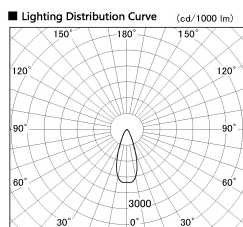

Item no. SD381-2040B9030-IK

Series Name: Cledy versa R-G (In-track)  
(SD381-IK)

|                  |  |
|------------------|--|
| Installation     | Track Mount                              |
| Type             | Cledy versa R-G (In-track)<br>(SD381-IK) |
| Fixture wattage  | 20W                                      |
| Beam angle       | 38 deg                                   |
| Color Temp.      | 3000K                                    |
| CRI              | Ra>90                                    |
| Luminous         | 1957 lm                                  |
| Body             | Die-castaluminumalloy                    |
| Body finish      | Black                                    |
| Trim finish      | Black                                    |
| Reflector finish | N/A                                      |
| IP Rate          | IP20                                     |
| Light source     | COBmodule                                |
| Input Voltage    | AC220~240V                               |
| Dimming Type     | Non-Dimmable                             |
| Certificate      | CE,CCC                                   |
| Cut Hole         | N/A                                      |