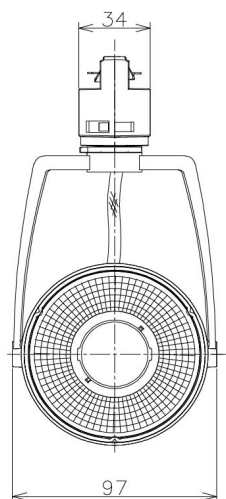

Item no. SD381-2040B9030-IK

Series Name: Cledy versa R-G (In-track)  
(SD381-IK)

|                  |  |
|------------------|--|
| Installation     | Track Mount                              |
| Type             | Cledy versa R-G (In-track)<br>(SD381-IK) |
| Fixture wattage  | 20W                                      |
| Beam angle       | 38 deg                                   |
| Color Temp.      | 3000K                                    |
| CRI              | Ra>90                                    |
| Luminous         | 1957 lm                                  |
| Body             | Die-castaluminumalloy                    |
| Body finish      | Black                                    |
| Trim finish      | Black                                    |
| Reflector finish | N/A                                      |
| IP Rate          | IP20                                     |
| Light source     | COBmodule                                |
| Input Voltage    | AC220~240V                               |
| Dimming Type     | Non-Dimmable                             |
| Certificate      | CE,CCC                                   |
| Cut Hole         | N/A                                      |