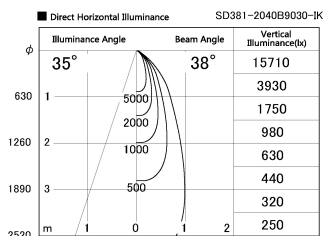

Item no. SD381-2040B9030-IK

Series Name: Cledy versa R-G (In-track)  
(SD381-IK)

|                  |  |
|------------------|--|
| Installation     | Track Mount                              |
| Type             | Cledy versa R-G (In-track)<br>(SD381-IK) |
| Fixture wattage  | 20W                                      |
| Beam angle       | 38 deg                                   |
| Color Temp.      | 3000K                                    |
| CRI              | Ra>90                                    |
| Luminous         | 1957 lm                                  |
| Body             | Die-castaluminumalloy                    |
| Body finish      | Black                                    |
| Trim finish      | Black                                    |
| Reflector finish | N/A                                      |
| IP Rate          | IP20                                     |
| Light source     | COBmodule                                |
| Input Voltage    | AC220~240V                               |
| Dimming Type     | Non-Dimmable                             |
| Certificate      | CE,CCC                                   |
| Cut Hole         | N/A                                      |