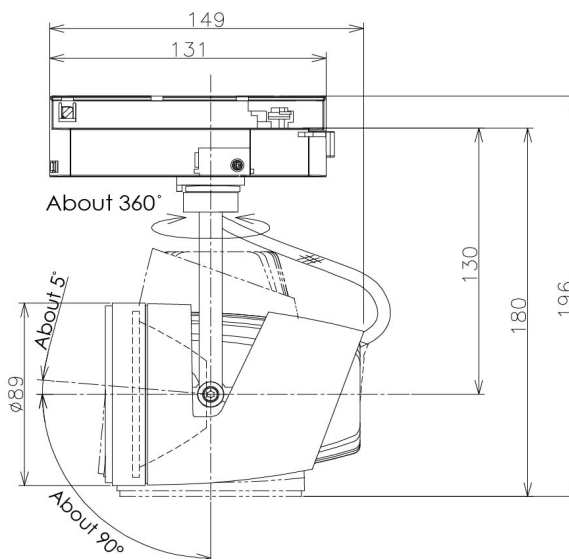

Item no. SD381-2040B9030-IK

Series Name: Cledy versa R-G (In-track)  
(SD381-IK)

|                  |  |
|------------------|--|
| Installation     | Track Mount                              |
| Type             | Cledy versa R-G (In-track)<br>(SD381-IK) |
| Fixture wattage  | 20W                                      |
| Beam angle       | 38 deg                                   |
| Color Temp.      | 3000K                                    |
| CRI              | Ra>90                                    |
| Luminous         | 1957 lm                                  |
| Body             | Die-castaluminumalloy                    |
| Body finish      | Black                                    |
| Trim finish      | Black                                    |
| Reflector finish | N/A                                      |
| IP Rate          | IP20                                     |
| Light source     | COBmodule                                |
| Input Voltage    | AC220~240V                               |
| Dimming Type     | Non-Dimmable                             |
| Certificate      | CE,CCC                                   |
| Cut Hole         | N/A                                      |