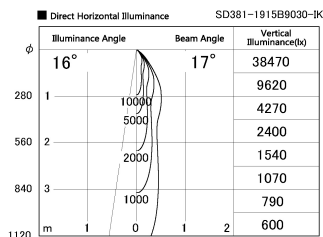

Item no. SD381-1915B9030-IK

Series Name: Cledy versa R-G (In-track)
(SD381-IK)

Installation	Track Mount
Type	
Fixture wattage	18.6W
Beam angle	17 deg
Color Temp.	3000K
CRI	Ra>90
Luminous	1671 lm
Body	Die-cast aluminum alloy
Body finish	Black
Trim finish	Black
Reflector finish	N/A
IP Rate	IP20
Light source	COB module
Input Voltage	AC220~240V
Dimming Type	Non-Dimmable
Certificate	CE,CCC
Cut Hole	N/A