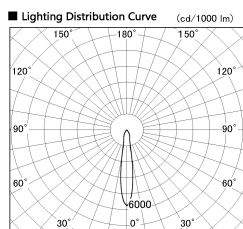

Item no. SD381-1915B9030-IK

Series Name: Cledy versa R-G (In-track)
(SD381-IK)

Installation	Track Mount
Type	
Fixture wattage	18.6W
Beam angle	17 deg
Color Temp.	3000K
CRI	Ra>90
Luminous	1671 lm
Body	Die-cast aluminum alloy
Body finish	Black
Trim finish	Black
Reflector finish	N/A
IP Rate	IP20
Light source	COB module
Input Voltage	AC220~240V
Dimming Type	Non-Dimmable
Certificate	CE,CCC
Cut Hole	N/A