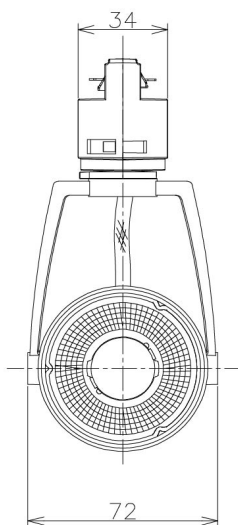

Item no. SD381-1920B9030-IK

Series Name: Cledy versa R-G (In-track)
(SD381-IK)

Installation	Track Mount
Type	
Fixture wattage	18.6W
Beam angle	18 deg
Color Temp.	3000K
CRI	Ra>90
Luminous	1580 lm
Body	Die-castaluminumalloy
Body finish	Black
Trim finish	Black
Reflector finish	N/A
IP Rate	IP20
Light source	COBmodule
Input Voltage	AC220~240V
Dimming Type	Non-Dimmable
Certificate	CE,CCC
Cut Hole	N/A