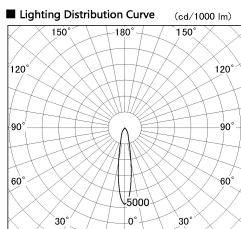

Item no. SD381-1920B9030-IK

Series Name: Cledy versa R-G (In-track)
(SD381-IK)

Installation	Track Mount
Type	
Fixture wattage	18.6W
Beam angle	18 deg
Color Temp.	3000K
CRI	Ra>90
Luminous	1580 lm
Body	Die-castaluminumalloy
Body finish	Black
Trim finish	Black
Reflector finish	N/A
IP Rate	IP20
Light source	COBmodule
Input Voltage	AC220~240V
Dimming Type	Non-Dimmable
Certificate	CE,CCC
Cut Hole	N/A