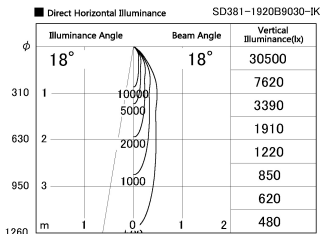

Item no. SD381-1920B9030-IK

Series Name: Cledy versa R-G (In-track)
(SD381-IK)

Installation	Track Mount
Type	
Fixture wattage	18.6W
Beam angle	18 deg
Color Temp.	3000K
CRI	Ra>90
Luminous	1580 lm
Body	Die-castaluminumalloy
Body finish	Black
Trim finish	Black
Reflector finish	N/A
IP Rate	IP20
Light source	COBmodule
Input Voltage	AC220~240V
Dimming Type	Non-Dimmable
Certificate	CE,CCC
Cut Hole	N/A