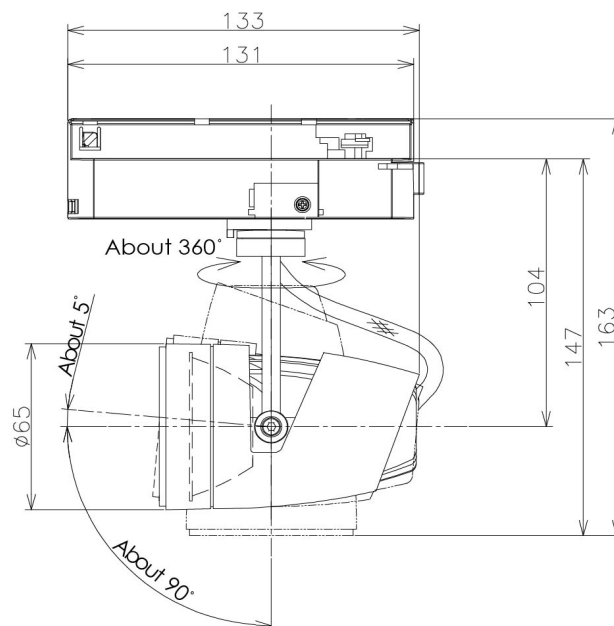

Item no. SD381-1920B9030-IK

Series Name: Cledy versa R-G (In-track)
(SD381-IK)

Installation	Track Mount
Type	
Fixture wattage	18.6W
Beam angle	18 deg
Color Temp.	3000K
CRI	Ra>90
Luminous	1580 lm
Body	Die-castaluminumalloy
Body finish	Black
Trim finish	Black
Reflector finish	N/A
IP Rate	IP20
Light source	COBmodule
Input Voltage	AC220~240V
Dimming Type	Non-Dimmable
Certificate	CE,CCC
Cut Hole	N/A