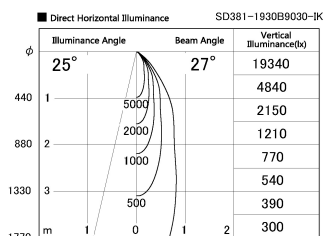

Item no. SD381-1930B9030-IK

Series Name: Cledy versa R-G (In-track)
(SD381-IK)

| | |
|------------------|-----------------------|
| Installation | Track Mount |
| Type | |
| Fixture wattage | 18.6W |
| Beam angle | 27 deg |
| Color Temp. | 3000K |
| CRI | Ra>90 |
| Luminous | 1557 lm |
| Body | Die-castaluminumalloy |
| Body finish | Black |
| Trim finish | Black |
| Reflector finish | N/A |
| IP Rate | IP20 |
| Light source | COBmodule |
| Input Voltage | AC220~240V |
| Dimming Type | Non-Dimmable |
| Certificate | CE,CCC |
| Cut Hole | N/A |