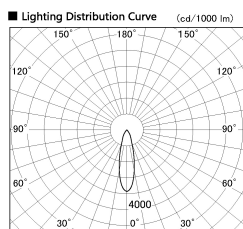

Item no. SD381-1930B9030-IK

Series Name: Cledy versa R-G (In-track)
(SD381-IK)

| | |
|------------------|-----------------------|
| Installation | Track Mount |
| Type | |
| Fixture wattage | 18.6W |
| Beam angle | 27 deg |
| Color Temp. | 3000K |
| CRI | Ra>90 |
| Luminous | 1557 lm |
| Body | Die-castaluminumalloy |
| Body finish | Black |
| Trim finish | Black |
| Reflector finish | N/A |
| IP Rate | IP20 |
| Light source | COBmodule |
| Input Voltage | AC220~240V |
| Dimming Type | Non-Dimmable |
| Certificate | CE,CCC |
| Cut Hole | N/A |