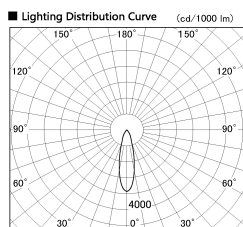

Item no. SD381-1930B9030-IK

Series Name: Cledy versa R-G (In-track)
(SD381-IK)

Installation	Track Mount
Type	
Fixture wattage	18.6W
Beam angle	27 deg
Color Temp.	3000K
CRI	Ra>90
Luminous	1557 lm
Body	Die-castaluminumalloy
Body finish	Black
Trim finish	Black
Reflector finish	N/A
IP Rate	IP20
Light source	COBmodule
Input Voltage	AC220~240V
Dimming Type	Non-Dimmable
Certificate	CE,CCC
Cut Hole	N/A