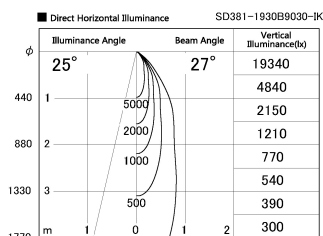

Item no. SD381-1930B9030-IK

Series Name: Cledy versa R-G (In-track)
(SD381-IK)

Installation	Track Mount
Type	
Fixture wattage	18.6W
Beam angle	27 deg
Color Temp.	3000K
CRI	Ra>90
Luminous	1557 lm
Body	Die-castaluminumalloy
Body finish	Black
Trim finish	Black
Reflector finish	N/A
IP Rate	IP20
Light source	COBmodule
Input Voltage	AC220~240V
Dimming Type	Non-Dimmable
Certificate	CE,CCC
Cut Hole	N/A