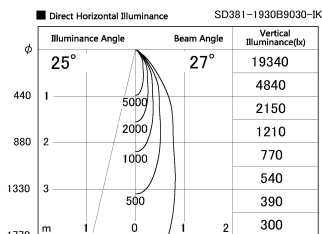

Item no. SD381-1930B9030-IK

Series Name: Cledy versa R-G (In-track)
(SD381-IK)

| | |
|------------------|--|
| Installation | Track Mount |
| Type | Cledy versa R-G (In-track) (SD381-IK) |
| Fixture wattage | 18.6W |
| Beam angle | 27 deg |
| Color Temp. | 3000K |
| CRI | Ra>90 |
| Luminous | 1557 lm |
| Body | Die-castaluminumalloy |
| Body finish | Black |
| Trim finish | Black |
| Reflector finish | N/A |
| IP Rate | IP20 |
| Light source | COBmodule |
| Input Voltage | AC220~240V |
| Dimming Type | Non-Dimmable |
| Certificate | CE,CCC |
| Cut Hole | N/A |