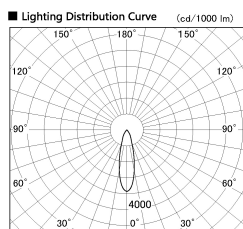

Item no. SD381-1930B9030-IK

Series Name: Cledy versa R-G (In-track)
(SD381-IK)

| | |
|------------------|--|
| Installation | Track Mount |
| Type | Cledy versa R-G (In-track) (SD381-IK) |
| Fixture wattage | 18.6W |
| Beam angle | 27 deg |
| Color Temp. | 3000K |
| CRI | Ra>90 |
| Luminous | 1557 lm |
| Body | Die-castaluminumalloy |
| Body finish | Black |
| Trim finish | Black |
| Reflector finish | N/A |
| IP Rate | IP20 |
| Light source | COBmodule |
| Input Voltage | AC220~240V |
| Dimming Type | Non-Dimmable |
| Certificate | CE,CCC |
| Cut Hole | N/A |