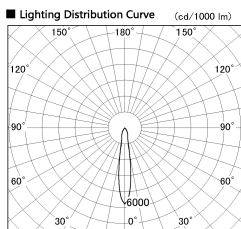

Item no. SD381-1115B9030-IK

Series Name: Cledy versa R-G (In-track)  
(SD381-IK)

■ Direct Horizontal Illuminance SD381-1115B9030-IK

φ	Illuminance Angle	Beam Angle	Vertical Illuminance (lx)
	16°	17°	23350
280	10000		5840
	5000		2590
560	2000		1460
	1000		930
840			650
			480
1120	500		360
	0	1	2

Installation	Track Mount
Type	
Fixture wattage	10.5W
Beam angle	17 deg
Color Temp.	3000K
CRI	Ra>90
Luminous	1013 lm
Body	Die-castaluminumalloy
Body finish	Black
Trim finish	Black
Reflector finish	N/A
IP Rate	IP20
Light source	COBmodule
Input Voltage	AC220~240V
Dimming Type	Non-Dimmable
Certificate	CE,CCC
Cut Hole	N/A