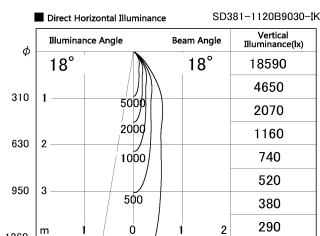

Item no. SD381-1120B9030-IK

Series Name: Cledy versa R-G (In-track)
(SD381-IK)

Installation	Track Mount
Type	
Fixture wattage	10.5W
Beam angle	18 deg
Color Temp.	3000K
CRI	Ra>90
Luminous	963 lm
Body	Die-castaluminumalloy
Body finish	Black
Trim finish	Black
Reflector finish	N/A
IP Rate	IP20
Light source	COBmodule
Input Voltage	AC220~240V
Dimming Type	Non-Dimmable
Certificate	CE,CCC
Cut Hole	N/A