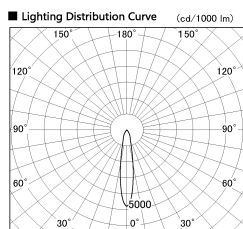

Item no. SD381-1120B9030-IK

Series Name: Cledy versa R-G (In-track)
(SD381-IK)

Installation	Track Mount
Type	
Fixture wattage	10.5W
Beam angle	18 deg
Color Temp.	3000K
CRI	Ra>90
Luminous	963 lm
Body	Die-castaluminumalloy
Body finish	Black
Trim finish	Black
Reflector finish	N/A
IP Rate	IP20
Light source	COBmodule
Input Voltage	AC220~240V
Dimming Type	Non-Dimmable
Certificate	CE,CCC
Cut Hole	N/A