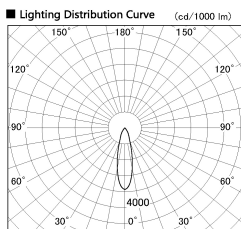

Item no. SD381-1130B9030-IK

Series Name: Cledy versa R-G (In-track)  
(SD381-IK)

Installation	Track Mount
Type	Cledy versa R-G (In-track) (SD381-IK)
Fixture wattage	10.5W
Beam angle	27 deg
Color Temp.	3000K
CRI	Ra>90
Luminous	942 lm
Body	Die-cast aluminum alloy
Body finish	Black
Trim finish	Black
Reflector finish	N/A
IP Rate	IP20
Light source	COB module
Input Voltage	AC220~240V
Dimming Type	Non-Dimmable
Certificate	CE,CCC
Cut Hole	N/A