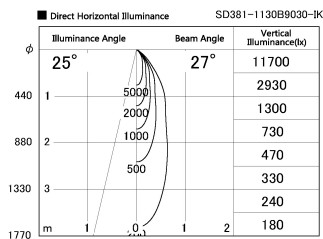

Item no. SD381-1130B9030-IK

Series Name: Cledy versa R-G (In-track)  
(SD381-IK)

Installation	Track Mount
Type	Cledy versa R-G (In-track) (SD381-IK)
Fixture wattage	10.5W
Beam angle	27 deg
Color Temp.	3000K
CRI	Ra>90
Luminous	942 lm
Body	Die-cast aluminum alloy
Body finish	Black
Trim finish	Black
Reflector finish	N/A
IP Rate	IP20
Light source	COB module
Input Voltage	AC220~240V
Dimming Type	Non-Dimmable
Certificate	CE,CCC
Cut Hole	N/A