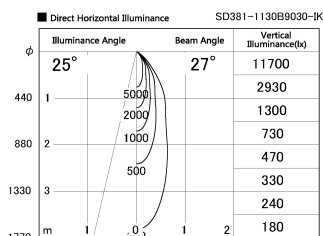

Item no. SD381-1130B9030-IK

Series Name: Cledy versa R-G (In-track)
(SD381-IK)

Installation	Track Mount
Type	
Fixture wattage	10.5W
Beam angle	27 deg
Color Temp.	3000K
CRI	Ra>90
Luminous	942 lm
Body	Die-castaluminumalloy
Body finish	Black
Trim finish	Black
Reflector finish	N/A
IP Rate	IP20
Light source	COBmodule
Input Voltage	AC220~240V
Dimming Type	Non-Dimmable
Certificate	CE,CCC
Cut Hole	N/A