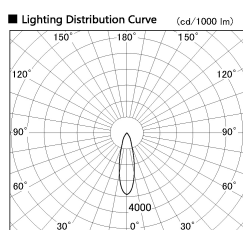

Item no. SD381-1130B9030-IK

Series Name: Cledy versa R-G (In-track)
(SD381-IK)

Installation	Track Mount
Type	
Fixture wattage	10.5W
Beam angle	27 deg
Color Temp.	3000K
CRI	Ra>90
Luminous	942 lm
Body	Die-castaluminumalloy
Body finish	Black
Trim finish	Black
Reflector finish	N/A
IP Rate	IP20
Light source	COBmodule
Input Voltage	AC220~240V
Dimming Type	Non-Dimmable
Certificate	CE,CCC
Cut Hole	N/A