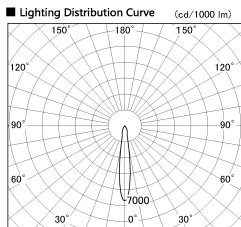

Item no. SD381-0815B9030-IK

Series Name: Cledy versa R-G (In-track)  
(SD381-IK)

■ Direct Horizontal Illuminance SD381-0815B9030-IK

φ	Illuminance Angle	Beam Angle	Vertical Illuminance (lx)
1	14°	15°	21670
240			5420
1			2410
480			1350
2			870
730			600
3			440
980			340

Installation	Track Mount
Type	
Fixture wattage	7.5W
Beam angle	15 deg
Color Temp.	3000K
CRI	Ra>90
Luminous	821 lm
Body	Die-castaluminumalloy
Body finish	Black
Trim finish	Black
Reflector finish	N/A
IP Rate	IP20
Light source	COBmodule
Input Voltage	AC220~240V
Dimming Type	Non-Dimmable
Certificate	CE,CCC
Cut Hole	N/A