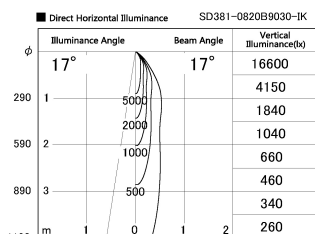

Item no. SD381-0820B9030-IK

Series Name: Cledy versa R-G (In-track)  
(SD381-IK)

Installation	Track Mount
Type	
Fixture wattage	7.5W
Beam angle	17 deg
Color Temp.	3000K
CRI	Ra>90
Luminous	777 lm
Body	Die-cast aluminum alloy
Body finish	Black
Trim finish	Black
Reflector finish	N/A
IP Rate	IP20
Light source	COB module
Input Voltage	AC220~240V
Dimming Type	Non-Dimmable
Certificate	CE,CCC
Cut Hole	N/A