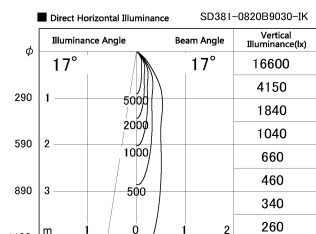

Item no. SD381-0820B9030-IK

Series Name: Cledy versa R-G (In-track)
(SD381-IK)

Installation	Track Mount
Type	Cledy versa R-G (In-track) (SD381-IK)
Fixture wattage	7.5W
Beam angle	17 deg
Color Temp.	3000K
CRI	Ra>90
Luminous	777 lm
Body	Die-castaluminumalloy
Body finish	Black
Trim finish	Black
Reflector finish	N/A
IP Rate	IP20
Light source	COBmodule
Input Voltage	AC220~240V
Dimming Type	Non-Dimmable
Certificate	CE,CCC
Cut Hole	N/A