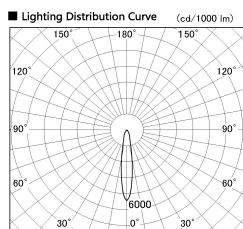

Item no. SD381-0820B9030-IK

Series Name: Cledy versa R-G (In-track)  
(SD381-IK)

Installation	Track Mount
Type	
Fixture wattage	7.5W
Beam angle	17 deg
Color Temp.	3000K
CRI	Ra>90
Luminous	777 lm
Body	Die-cast aluminum alloy
Body finish	Black
Trim finish	Black
Reflector finish	N/A
IP Rate	IP20
Light source	COB module
Input Voltage	AC220~240V
Dimming Type	Non-Dimmable
Certificate	CE,CCC
Cut Hole	N/A