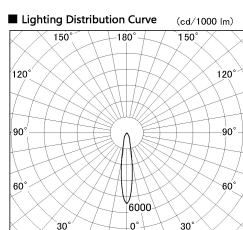

Item no. SD381-0820B9030-IK

Series Name: Cledy versa R-G (In-track)
(SD381-IK)

Installation	Track Mount
Type	Cledy versa R-G (In-track) (SD381-IK)
Fixture wattage	7.5W
Beam angle	17 deg
Color Temp.	3000K
CRI	Ra>90
Luminous	777 lm
Body	Die-castaluminumalloy
Body finish	Black
Trim finish	Black
Reflector finish	N/A
IP Rate	IP20
Light source	COBmodule
Input Voltage	AC220~240V
Dimming Type	Non-Dimmable
Certificate	CE,CCC
Cut Hole	N/A