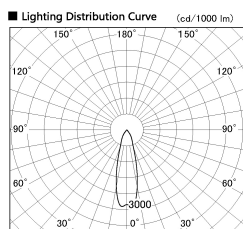

Item no. SD381-0830B9030-IK

Series Name: Cledy versa R-G (In-track)
(SD381-IK)

| | |
|------------------|--|
| Installation | Track Mount |
| Type | Cledy versa R-G (In-track) (SD381-IK) |
| Fixture wattage | 7.5W |
| Beam angle | 29 deg |
| Color Temp. | 3000K |
| CRI | Ra>90 |
| Luminous | 771 lm |
| Body | Die-castaluminumalloy |
| Body finish | Black |
| Trim finish | Black |
| Reflector finish | N/A |
| IP Rate | IP20 |
| Light source | COBmodule |
| Input Voltage | AC220~240V |
| Dimming Type | Non-Dimmable |
| Certificate | CE,CCC |
| Cut Hole | N/A |