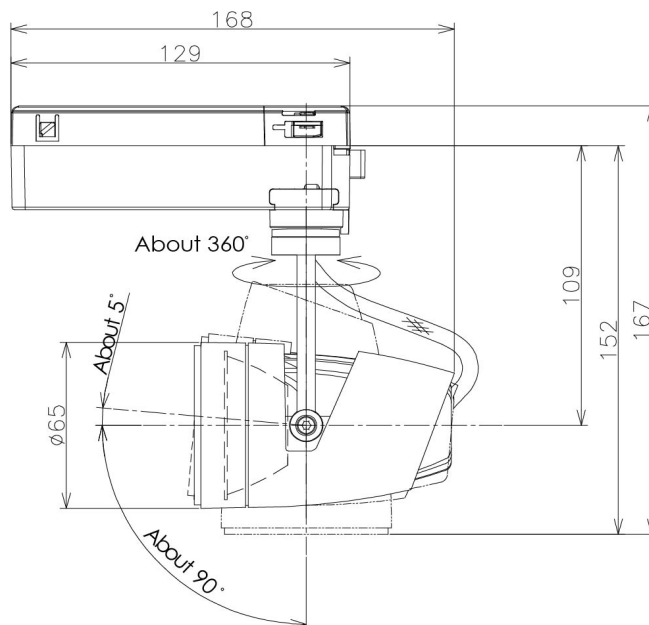

Item no. SD381-0830B9030-IK

Series Name: Cledy versa R-G (In-track)
(SD381-IK)

Installation	Track Mount
Type	
Fixture wattage	7.5W
Beam angle	29 deg
Color Temp.	3000K
CRI	Ra>90
Luminous	771 lm
Body	Die-castaluminumalloy
Body finish	Black
Trim finish	Black
Reflector finish	N/A
IP Rate	IP20
Light source	COBmodule
Input Voltage	AC220~240V
Dimming Type	Non-Dimmable
Certificate	CE,CCC
Cut Hole	N/A