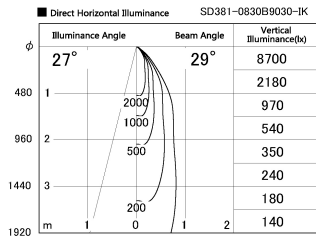

Item no. SD381-0830B9030-IK

Series Name: Cledy versa R-G (In-track)
(SD381-IK)

Installation	Track Mount
Type	
Fixture wattage	7.5W
Beam angle	29 deg
Color Temp.	3000K
CRI	Ra>90
Luminous	771 lm
Body	Die-castaluminumalloy
Body finish	Black
Trim finish	Black
Reflector finish	N/A
IP Rate	IP20
Light source	COBmodule
Input Voltage	AC220~240V
Dimming Type	Non-Dimmable
Certificate	CE,CCC
Cut Hole	N/A