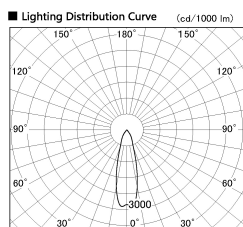

Item no. SD381-0830B9030-IK

Series Name: Cledy versa R-G (In-track)
(SD381-IK)

Installation	Track Mount
Type	Cledy versa R-G (In-track) (SD381-IK)
Fixture wattage	7.5W
Beam angle	29 deg
Color Temp.	3000K
CRI	Ra>90
Luminous	771 lm
Body	Die-castaluminumalloy
Body finish	Black
Trim finish	Black
Reflector finish	N/A
IP Rate	IP20
Light source	COBmodule
Input Voltage	AC220~240V
Dimming Type	Non-Dimmable
Certificate	CE,CCC
Cut Hole	N/A