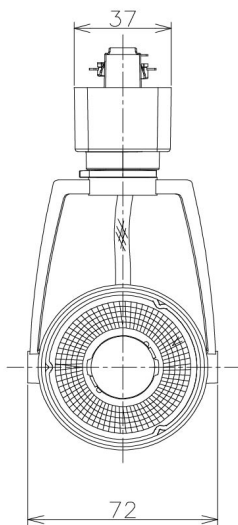

Item no. SD381-0830B9030-IK

Series Name: Cledy versa R-G (In-track)
(SD381-IK)

Installation	Track Mount
Type	
Fixture wattage	7.5W
Beam angle	29 deg
Color Temp.	3000K
CRI	Ra>90
Luminous	771 lm
Body	Die-castaluminumalloy
Body finish	Black
Trim finish	Black
Reflector finish	N/A
IP Rate	IP20
Light source	COBmodule
Input Voltage	AC220~240V
Dimming Type	Non-Dimmable
Certificate	CE,CCC
Cut Hole	N/A