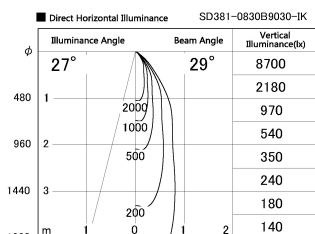

Item no. SD381-0830B9030-IK

Series Name: Cledy versa R-G (In-track)
(SD381-IK)

Installation	Track Mount
Type	Cledy versa R-G (In-track) (SD381-IK)
Fixture wattage	7.5W
Beam angle	29 deg
Color Temp.	3000K
CRI	Ra>90
Luminous	771 lm
Body	Die-castaluminumalloy
Body finish	Black
Trim finish	Black
Reflector finish	N/A
IP Rate	IP20
Light source	COBmodule
Input Voltage	AC220~240V
Dimming Type	Non-Dimmable
Certificate	CE,CCC
Cut Hole	N/A