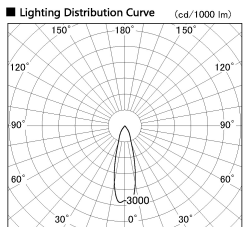

Item no. SD381-0830B9030-IK

Series Name: Cledy versa R-G (In-track)
(SD381-IK)

Installation	Track Mount
Type	
Fixture wattage	7.5W
Beam angle	29 deg
Color Temp.	3000K
CRI	Ra>90
Luminous	771 lm
Body	Die-castaluminumalloy
Body finish	Black
Trim finish	Black
Reflector finish	N/A
IP Rate	IP20
Light source	COBmodule
Input Voltage	AC220~240V
Dimming Type	Non-Dimmable
Certificate	CE,CCC
Cut Hole	N/A