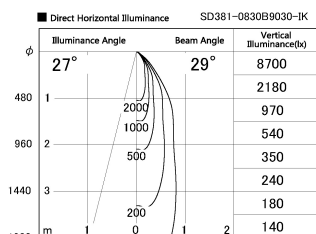

Item no. SD381-0830B9030-IK

Series Name: Cledy versa R-G (In-track)
(SD381-IK)

| | |
|------------------|--|
| Installation | Track Mount |
| Type | Cledy versa R-G (In-track) (SD381-IK) |
| Fixture wattage | 7.5W |
| Beam angle | 29 deg |
| Color Temp. | 3000K |
| CRI | Ra>90 |
| Luminous | 771 lm |
| Body | Die-castaluminumalloy |
| Body finish | Black |
| Trim finish | Black |
| Reflector finish | N/A |
| IP Rate | IP20 |
| Light source | COBmodule |
| Input Voltage | AC220~240V |
| Dimming Type | Non-Dimmable |
| Certificate | CE,CCC |
| Cut Hole | N/A |