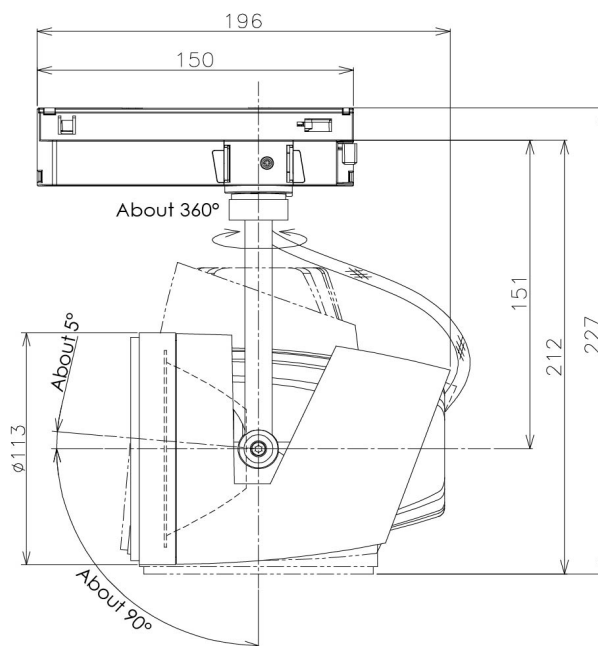

Item no. SD381-3515B9035-IK

Series Name: Cledy versa R-G (In-track)  
(SD381-IK)

■ Direct Horizontal Illuminance SD381-3515B9035-IK

φ	Illuminance Angle	Beam Angle	Vertical Illuminance (lx)
240	14°	15°	114280
480	5000		28570
730	20000		12700
980	10000		7140
	5000		4570
			3170
			2330
			1790

Installation	Track Mount
Type	
Fixture wattage	36W
Beam angle	15 deg
Color Temp.	3500K
CRI	Ra>90
Luminous	3731 lm
Body	Die-castaluminumalloy
Body finish	Black
Trim finish	Black
Reflector finish	N/A
IP Rate	IP20
Light source	COBmodule
Input Voltage	AC220~240V
Dimming Type	Non-Dimmable
Certificate	CE,CCC
Cut Hole	N/A