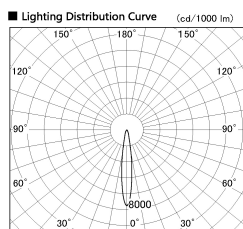

Item no. SD381-3515B9035-IK

Series Name: Cledy versa R-G (In-track)  
(SD381-IK)

■ Direct Horizontal Illuminance SD381-3515B9035-IK

φ	Illuminance Angle	Beam Angle	Vertical Illuminance (lx)
240	14°	15°	114280
480	5000		28570
730	20000		12700
980	10000		7140
	5000		4570
			3170
			2330
			1790

Installation	Track Mount
Type	
Fixture wattage	36W
Beam angle	15 deg
Color Temp.	3500K
CRI	Ra>90
Luminous	3731 lm
Body	Die-castaluminumalloy
Body finish	Black
Trim finish	Black
Reflector finish	N/A
IP Rate	IP20
Light source	COBmodule
Input Voltage	AC220~240V
Dimming Type	Non-Dimmable
Certificate	CE,CCC
Cut Hole	N/A