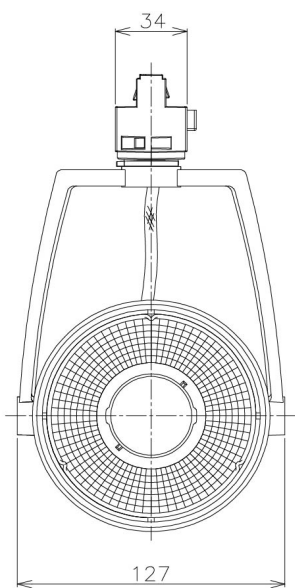

Item no. SD381-3515B9035-IK

Series Name: Cledy versa R-G (In-track)  
(SD381-IK)

■ Direct Horizontal Illuminance SD381-3515B9035-IK

φ	Illuminance Angle	Beam Angle	Vertical Illuminance (lx)
240	14°	15°	114280
480	5000		28570
730	20000		12700
980	10000		7140
	5000		4570
			3170
			2330
			1790

Installation	Track Mount
Type	
Fixture wattage	36W
Beam angle	15 deg
Color Temp.	3500K
CRI	Ra>90
Luminous	3731 lm
Body	Die-castaluminumalloy
Body finish	Black
Trim finish	Black
Reflector finish	N/A
IP Rate	IP20
Light source	COBmodule
Input Voltage	AC220~240V
Dimming Type	Non-Dimmable
Certificate	CE,CCC
Cut Hole	N/A