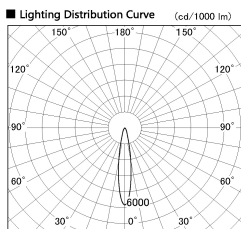

Item no. SD381-3520B9035-IK

Series Name: Cledy versa R-G (In-track)
(SD381-IK)

Installation	Track Mount
Type	
Fixture wattage	36W
Beam angle	18 deg
Color Temp.	3500K
CRI	Ra>90
Luminous	3726 lm
Body	Die-castaluminumalloy
Body finish	Black
Trim finish	Black
Reflector finish	N/A
IP Rate	IP20
Light source	COBmodule
Input Voltage	AC220~240V
Dimming Type	Non-Dimmable
Certificate	CE,CCC
Cut Hole	N/A