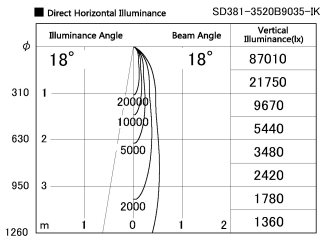

Item no. SD381-3520B9035-IK

Series Name: Cledy versa R-G (In-track)
(SD381-IK)

Installation	Track Mount
Type	
Fixture wattage	36W
Beam angle	18 deg
Color Temp.	3500K
CRI	Ra>90
Luminous	3726 lm
Body	Die-castaluminumalloy
Body finish	Black
Trim finish	Black
Reflector finish	N/A
IP Rate	IP20
Light source	COBmodule
Input Voltage	AC220~240V
Dimming Type	Non-Dimmable
Certificate	CE,CCC
Cut Hole	N/A