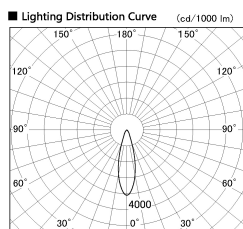

Item no. SD381-3530B9035-IK

Series Name: Cledy versa R-G (In-track)
(SD381-IK)

■ Direct Horizontal Illuminance SD381-3530B9035-IK

φ	Illuminance Angle	Beam Angle	Vertical Illuminance (lx)
460	26°	28°	49290
1	2000		12320
	1000		5480
920	5000		3080
2	2000		1970
1380	1000		1370
3	1000		1010
1840	1000		770

Installation	Track Mount
Type	Cledy versa R-G (In-track) (SD381-IK)
Fixture wattage	36W
Beam angle	28 deg
Color Temp.	3500K
CRI	Ra>90
Luminous	3737 lm
Body	Die-castaluminumalloy
Body finish	Black
Trim finish	Black
Reflector finish	N/A
IP Rate	IP20
Light source	COBmodule
Input Voltage	AC220~240V
Dimming Type	Non-Dimmable
Certificate	CE,CCC
Cut Hole	N/A