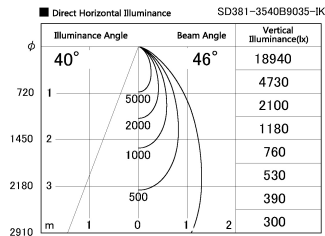

Item no. SD381-3540B9035-IK

Series Name: Cledy versa R-G (In-track)
(SD381-IK)

Installation	Track Mount
Type	
Fixture wattage	36W
Beam angle	46 deg
Color Temp.	3500K
CRI	Ra>90
Luminous	3510 lm
Body	Die-castaluminumalloy
Body finish	Black
Trim finish	Black
Reflector finish	N/A
IP Rate	IP20
Light source	COBmodule
Input Voltage	AC220~240V
Dimming Type	Non-Dimmable
Certificate	CE,CCC
Cut Hole	N/A