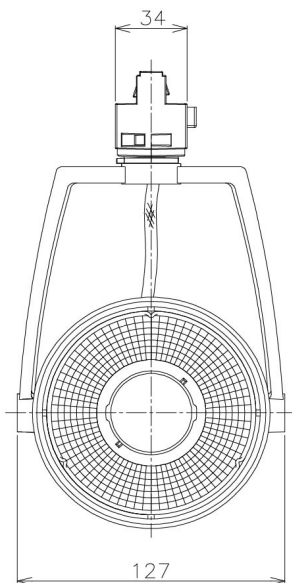

Item no. SD381-3540B9035-IK

Series Name: Cledy versa R-G (In-track)
(SD381-IK)

Installation	Track Mount
Type	
Fixture wattage	36W
Beam angle	46 deg
Color Temp.	3500K
CRI	Ra>90
Luminous	3510 lm
Body	Die-castaluminumalloy
Body finish	Black
Trim finish	Black
Reflector finish	N/A
IP Rate	IP20
Light source	COBmodule
Input Voltage	AC220~240V
Dimming Type	Non-Dimmable
Certificate	CE,CCC
Cut Hole	N/A