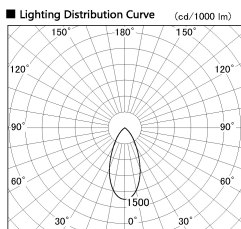

Item no. SD381-3540B9035-IK

Series Name: Cledy versa R-G (In-track)
(SD381-IK)

Installation	Track Mount
Type	
Fixture wattage	36W
Beam angle	46 deg
Color Temp.	3500K
CRI	Ra>90
Luminous	3510 lm
Body	Die-castaluminumalloy
Body finish	Black
Trim finish	Black
Reflector finish	N/A
IP Rate	IP20
Light source	COBmodule
Input Voltage	AC220~240V
Dimming Type	Non-Dimmable
Certificate	CE,CCC
Cut Hole	N/A