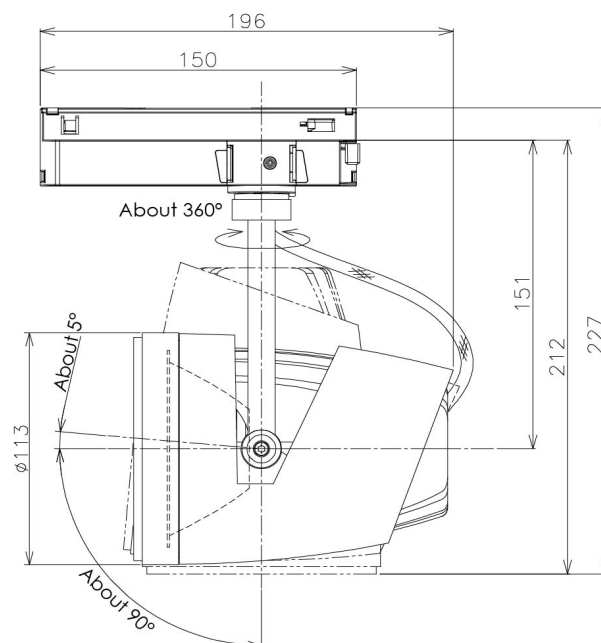

Item no. SD381-3540B9035-IK

Series Name: Cledy versa R-G (In-track)
(SD381-IK)

Installation	Track Mount
Type	
Fixture wattage	36W
Beam angle	46 deg
Color Temp.	3500K
CRI	Ra>90
Luminous	3510 lm
Body	Die-castaluminumalloy
Body finish	Black
Trim finish	Black
Reflector finish	N/A
IP Rate	IP20
Light source	COBmodule
Input Voltage	AC220~240V
Dimming Type	Non-Dimmable
Certificate	CE,CCC
Cut Hole	N/A