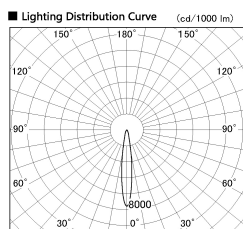

Item no. SD381-2815B9035-IK

Series Name: Cledy versa R-G (In-track)  
(SD381-IK)

■ Direct Horizontal Illuminance SD381-2815B9035-IK

φ	Illuminance Angle	Beam Angle	Vertical Illuminance (lx)
240	14°	15°	92840
480			23210
730			10320
980			5800
			3710
			2580
			1890
			1450

Installation	Track Mount
Type	Cledy versa R-G (In-track) (SD381-IK)
Fixture wattage	28W
Beam angle	15 deg
Color Temp.	3500K
CRI	Ra>90
Luminous	3007 lm
Body	Die-castaluminumalloy
Body finish	Black
Trim finish	Black
Reflector finish	N/A
IP Rate	IP20
Light source	COBmodule
Input Voltage	AC220~240V
Dimming Type	Non-Dimmable
Certificate	CE,CCC
Cut Hole	N/A