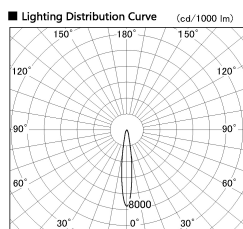

Item no. SD381-2815B9035-IK

Series Name: Cledy versa R-G (In-track)
(SD381-IK)

Installation	Track Mount
Type	
Fixture wattage	28W
Beam angle	15 deg
Color Temp.	3500K
CRI	Ra>90
Luminous	3007 lm
Body	Die-castaluminumalloy
Body finish	Black
Trim finish	Black
Reflector finish	N/A
IP Rate	IP20
Light source	COBmodule
Input Voltage	AC220~240V
Dimming Type	Non-Dimmable
Certificate	CE,CCC
Cut Hole	N/A

Direct Horizontal Illuminance SD381-2815B9035-IK

φ	Illuminance Angle	Beam Angle	Vertical Illuminance (lx)
1	14°	15°	92840
240			23210
480			10320
730			5800
980			3710
			2580
			1890
			1450