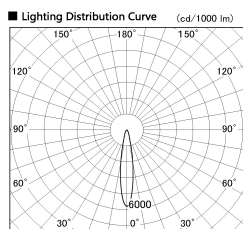

Item no. SD381-2820B9035-IK

Series Name: Cledy versa R-G (In-track)
(SD381-IK)

■ Direct Horizontal Illuminance SD381-2820B9035-IK

φ	Illuminance Angle	Beam Angle	Vertical Illuminance (lx)
310	18°	18°	69890
1			17470
			7770
630			4370
2			2800
950			1940
3			1430
1260			1090

Installation	Track Mount
Type	Cledy versa R-G (In-track) (SD381-IK)
Fixture wattage	28W
Beam angle	18 deg
Color Temp.	3500K
CRI	Ra>90
Luminous	3019 lm
Body	Die-castaluminumalloy
Body finish	Black
Trim finish	Black
Reflector finish	N/A
IP Rate	IP20
Light source	COBmodule
Input Voltage	AC220~240V
Dimming Type	Non-Dimmable
Certificate	CE,CCC
Cut Hole	N/A