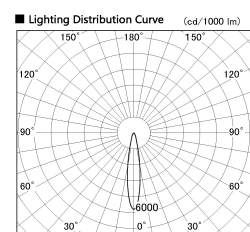

Item no. SD381-2820B9035-IK

Series Name: Cledy versa R-G (In-track)
(SD381-IK)

■ Direct Horizontal Illuminance SD381-2820B9035-IK

φ	Illuminance Angle	Beam Angle	Vertical Illuminance (lx)
	18°	18°	69890
310			17470
			7770
630			4370
			2800
950			1940
			1430
1260			1090

Installation	Track Mount
Type	
Fixture wattage	28W
Beam angle	18 deg
Color Temp.	3500K
CRI	Ra>90
Luminous	3019 lm
Body	Die-castaluminumalloy
Body finish	Black
Trim finish	Black
Reflector finish	N/A
IP Rate	IP20
Light source	COBmodule
Input Voltage	AC220~240V
Dimming Type	Non-Dimmable
Certificate	CE,CCC
Cut Hole	N/A