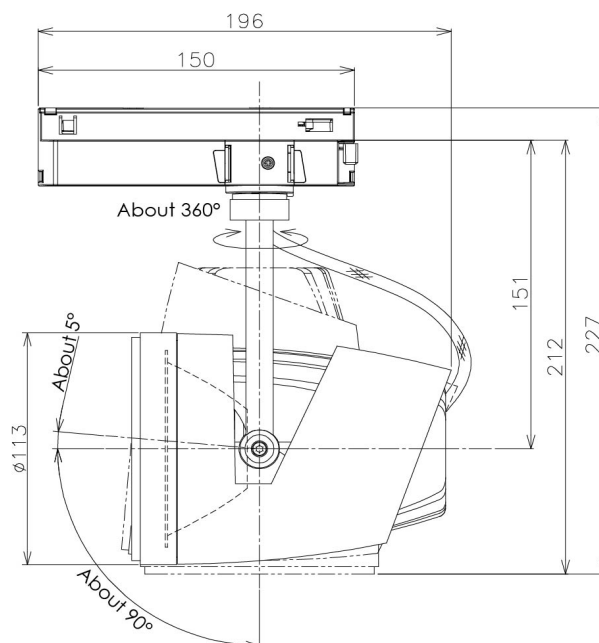

Item no. SD381-2840B9035-IK

Series Name: Cledy versa R-G (In-track)  
(SD381-IK)

Installation	Track Mount
Type	
Fixture wattage	28W
Beam angle	46 deg
Color Temp.	3500K
CRI	Ra>90
Luminous	2831 lm
Body	Die-cast aluminum alloy
Body finish	Black
Trim finish	Black
Reflector finish	N/A
IP Rate	IP20
Light source	COB module
Input Voltage	AC220~240V
Dimming Type	Non-Dimmable
Certificate	CE,CCC
Cut Hole	N/A