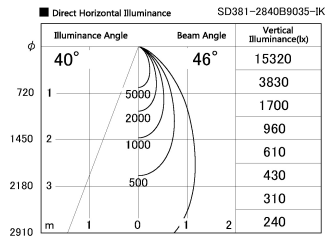

Item no. SD381-2840B9035-IK

Series Name: Cledy versa R-G (In-track)  
(SD381-IK)

Installation	Track Mount
Type	
Fixture wattage	28W
Beam angle	46 deg
Color Temp.	3500K
CRI	Ra>90
Luminous	2831 lm
Body	Die-cast aluminum alloy
Body finish	Black
Trim finish	Black
Reflector finish	N/A
IP Rate	IP20
Light source	COB module
Input Voltage	AC220~240V
Dimming Type	Non-Dimmable
Certificate	CE,CCC
Cut Hole	N/A