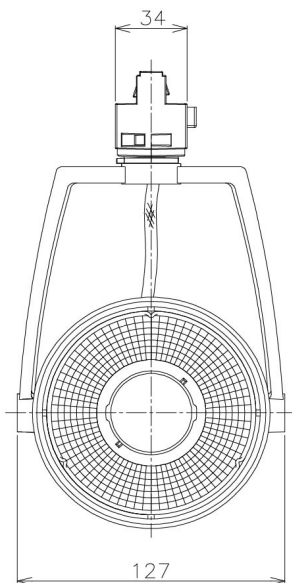

Item no. SD381-2840B9035-IK

Series Name: Cledy versa R-G (In-track)  
(SD381-IK)

Installation	Track Mount
Type	
Fixture wattage	28W
Beam angle	46 deg
Color Temp.	3500K
CRI	Ra>90
Luminous	2831 lm
Body	Die-cast aluminum alloy
Body finish	Black
Trim finish	Black
Reflector finish	N/A
IP Rate	IP20
Light source	COB module
Input Voltage	AC220~240V
Dimming Type	Non-Dimmable
Certificate	CE,CCC
Cut Hole	N/A