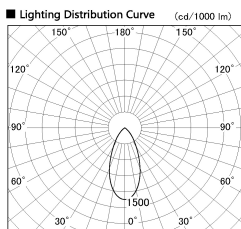

Item no. SD381-2840B9035-IK

Series Name: Cledy versa R-G (In-track)  
(SD381-IK)

Installation	Track Mount
Type	
Fixture wattage	28W
Beam angle	46 deg
Color Temp.	3500K
CRI	Ra>90
Luminous	2831 lm
Body	Die-cast aluminum alloy
Body finish	Black
Trim finish	Black
Reflector finish	N/A
IP Rate	IP20
Light source	COB module
Input Voltage	AC220~240V
Dimming Type	Non-Dimmable
Certificate	CE,CCC
Cut Hole	N/A