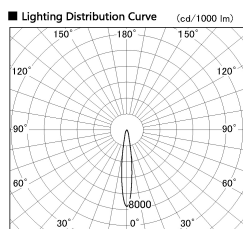

Item no. SD381-2615B9035-IK

Series Name: Cledy versa R-G (In-track)  
(SD381-IK)

■ Direct Horizontal Illuminance SD381-2615B9035-IK

φ	Illuminance Angle	Beam Angle	Vertical Illuminance (lx)
1	14°	15°	81330
240			20330
			9040
480			5080
2			3250
730			2260
3			1660
980			1270

Installation	Track Mount
Type	
Fixture wattage	23W
Beam angle	15 deg
Color Temp.	3500K
CRI	Ra>90
Luminous	2627 lm
Body	Die-castaluminumalloy
Body finish	Black
Trim finish	Black
Reflector finish	N/A
IP Rate	IP20
Light source	COBmodule
Input Voltage	AC220~240V
Dimming Type	Non-Dimmable
Certificate	CE,CCC
Cut Hole	N/A