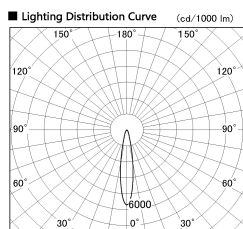

Item no. SD381-2620B9035-IK

Series Name: Cledy versa R-G (In-track)  
(SD381-IK)

Installation	Track Mount
Type	Cledy versa R-G (In-track) (SD381-IK)
Fixture wattage	23W
Beam angle	18 deg
Color Temp.	3500K
CRI	Ra>90
Luminous	2656 lm
Body	Die-castaluminumalloy
Body finish	Black
Trim finish	Black
Reflector finish	N/A
IP Rate	IP20
Light source	COBmodule
Input Voltage	AC220~240V
Dimming Type	Non-Dimmable
Certificate	CE,CCC
Cut Hole	N/A