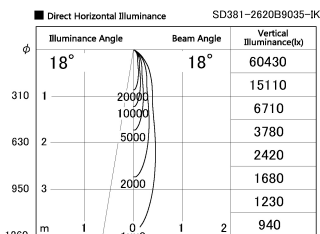

Item no. SD381-2620B9035-IK

Series Name: Cledy versa R-G (In-track)  
(SD381-IK)

Installation	Track Mount
Type	Cledy versa R-G (In-track) (SD381-IK)
Fixture wattage	23W
Beam angle	18 deg
Color Temp.	3500K
CRI	Ra>90
Luminous	2656 lm
Body	Die-castaluminumalloy
Body finish	Black
Trim finish	Black
Reflector finish	N/A
IP Rate	IP20
Light source	COBmodule
Input Voltage	AC220~240V
Dimming Type	Non-Dimmable
Certificate	CE,CCC
Cut Hole	N/A