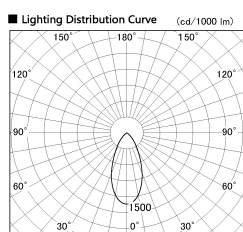

Item no. SD381-2640B9035-IK

Series Name: Cledy versa R-G (In-track)  
(SD381-IK)

Installation	Track Mount
Type	Cledy versa R-G (In-track) (SD381-IK)
Fixture wattage	23W
Beam angle	46 deg
Color Temp.	3500K
CRI	Ra>90
Luminous	2484 lm
Body	Die-castaluminumalloy
Body finish	Black
Trim finish	Black
Reflector finish	N/A
IP Rate	IP20
Light source	COBmodule
Input Voltage	AC220~240V
Dimming Type	Non-Dimmable
Certificate	CE,CCC
Cut Hole	N/A