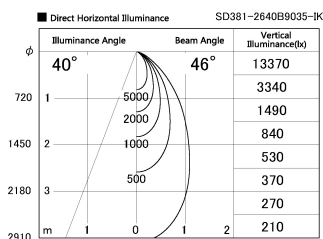

Item no. SD381-2640B9035-IK

Series Name: Cledy versa R-G (In-track)  
(SD381-IK)

Installation	Track Mount
Type	Cledy versa R-G (In-track) (SD381-IK)
Fixture wattage	23W
Beam angle	46 deg
Color Temp.	3500K
CRI	Ra>90
Luminous	2484 lm
Body	Die-castaluminumalloy
Body finish	Black
Trim finish	Black
Reflector finish	N/A
IP Rate	IP20
Light source	COBmodule
Input Voltage	AC220~240V
Dimming Type	Non-Dimmable
Certificate	CE,CCC
Cut Hole	N/A