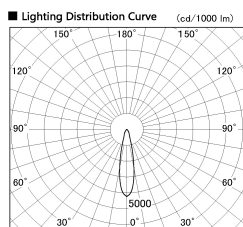

Item no. SD381-2520B9035-IK

Series Name: Cledy versa R-G (In-track)
(SD381-IK)

Installation	Track Mount
Type	Cledy versa R-G (In-track) (SD381-IK)
Fixture wattage	23W
Beam angle	22 deg
Color Temp.	3500K
CRI	Ra>90
Luminous	2464 lm
Body	Die-castaluminumalloy
Body finish	Black
Trim finish	Black
Reflector finish	N/A
IP Rate	IP20
Light source	COBmodule
Input Voltage	AC220~240V
Dimming Type	Non-Dimmable
Certificate	CE,CCC
Cut Hole	N/A