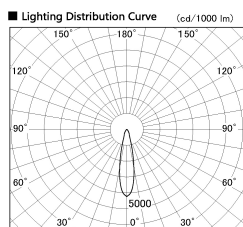

Item no. SD381-2520B9035-IK

Series Name: Cledy versa R-G (In-track)  
(SD381-IK)

Installation	Track Mount
Type	
Fixture wattage	23W
Beam angle	22 deg
Color Temp.	3500K
CRI	Ra>90
Luminous	2464 lm
Body	Die-castaluminumalloy
Body finish	Black
Trim finish	Black
Reflector finish	N/A
IP Rate	IP20
Light source	COBmodule
Input Voltage	AC220~240V
Dimming Type	Non-Dimmable
Certificate	CE,CCC
Cut Hole	N/A