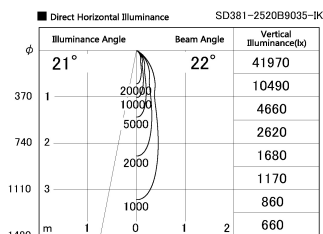

Item no. SD381-2520B9035-IK

Series Name: Cledy versa R-G (In-track)
(SD381-IK)

Installation	Track Mount
Type	Cledy versa R-G (In-track) (SD381-IK)
Fixture wattage	23W
Beam angle	22 deg
Color Temp.	3500K
CRI	Ra>90
Luminous	2464 lm
Body	Die-castaluminumalloy
Body finish	Black
Trim finish	Black
Reflector finish	N/A
IP Rate	IP20
Light source	COBmodule
Input Voltage	AC220~240V
Dimming Type	Non-Dimmable
Certificate	CE,CCC
Cut Hole	N/A