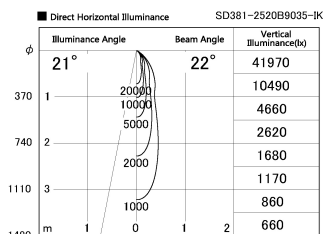

Item no. SD381-2520B9035-IK

Series Name: Cledy versa R-G (In-track)  
(SD381-IK)

Installation	Track Mount
Type	
Fixture wattage	23W
Beam angle	22 deg
Color Temp.	3500K
CRI	Ra>90
Luminous	2464 lm
Body	Die-castaluminumalloy
Body finish	Black
Trim finish	Black
Reflector finish	N/A
IP Rate	IP20
Light source	COBmodule
Input Voltage	AC220~240V
Dimming Type	Non-Dimmable
Certificate	CE,CCC
Cut Hole	N/A