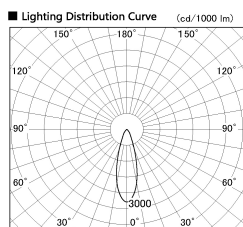

Item no. SD381-2530B9035-IK

Series Name: Cledy versa R-G (In-track)
(SD381-IK)

Installation	Track Mount
Type	
Fixture wattage	23W
Beam angle	30 deg
Color Temp.	3500K
CRI	Ra>90
Luminous	2447 lm
Body	Die-castaluminumalloy
Body finish	Black
Trim finish	Black
Reflector finish	N/A
IP Rate	IP20
Light source	COBmodule
Input Voltage	AC220~240V
Dimming Type	Non-Dimmable
Certificate	CE,CCC
Cut Hole	N/A