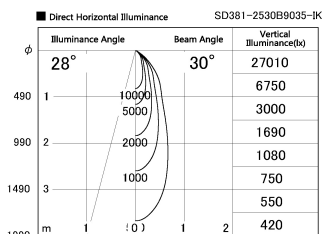

Item no. SD381-2530B9035-IK

Series Name: Cledy versa R-G (In-track)
(SD381-IK)

Installation	Track Mount
Type	
Fixture wattage	23W
Beam angle	30 deg
Color Temp.	3500K
CRI	Ra>90
Luminous	2447 lm
Body	Die-castaluminumalloy
Body finish	Black
Trim finish	Black
Reflector finish	N/A
IP Rate	IP20
Light source	COBmodule
Input Voltage	AC220~240V
Dimming Type	Non-Dimmable
Certificate	CE,CCC
Cut Hole	N/A