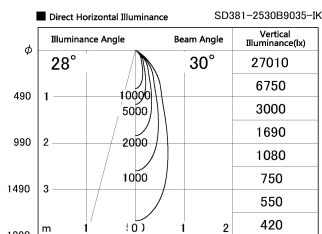

Item no. SD381-2530B9035-IK

Series Name: Cledy versa R-G (In-track)
(SD381-IK)

Installation	Track Mount
Type	Cledy versa R-G (In-track) (SD381-IK)
Fixture wattage	23W
Beam angle	30 deg
Color Temp.	3500K
CRI	Ra>90
Luminous	2447 lm
Body	Die-cast aluminum alloy
Body finish	Black
Trim finish	Black
Reflector finish	N/A
IP Rate	IP20
Light source	COB module
Input Voltage	AC220~240V
Dimming Type	Non-Dimmable
Certificate	CE,CCC
Cut Hole	N/A