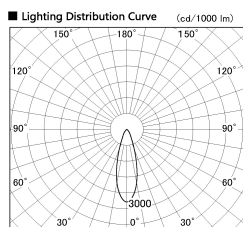

Item no. SD381-2530B9035-IK

Series Name: Cledy versa R-G (In-track)
(SD381-IK)

Installation	Track Mount
Type	Cledy versa R-G (In-track) (SD381-IK)
Fixture wattage	23W
Beam angle	30 deg
Color Temp.	3500K
CRI	Ra>90
Luminous	2447 lm
Body	Die-cast aluminum alloy
Body finish	Black
Trim finish	Black
Reflector finish	N/A
IP Rate	IP20
Light source	COB module
Input Voltage	AC220~240V
Dimming Type	Non-Dimmable
Certificate	CE,CCC
Cut Hole	N/A