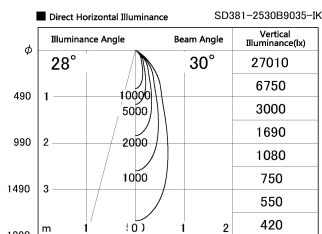

Item no. SD381-2530B9035-IK

Series Name: Cledy versa R-G (In-track)
(SD381-IK)

Installation	Track Mount
Type	Cledy versa R-G (In-track) (SD381-IK)
Fixture wattage	23W
Beam angle	30 deg
Color Temp.	3500K
CRI	Ra>90
Luminous	2447 lm
Body	Die-castaluminumalloy
Body finish	Black
Trim finish	Black
Reflector finish	N/A
IP Rate	IP20
Light source	COBmodule
Input Voltage	AC220~240V
Dimming Type	Non-Dimmable
Certificate	CE,CCC
Cut Hole	N/A