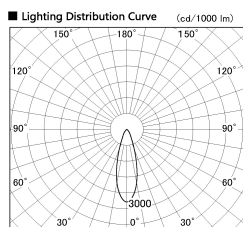

Item no. SD381-2530B9035-IK

Series Name: Cledy versa R-G (In-track)
(SD381-IK)

Installation	Track Mount
Type	Cledy versa R-G (In-track) (SD381-IK)
Fixture wattage	23W
Beam angle	30 deg
Color Temp.	3500K
CRI	Ra>90
Luminous	2447 lm
Body	Die-castaluminumalloy
Body finish	Black
Trim finish	Black
Reflector finish	N/A
IP Rate	IP20
Light source	COBmodule
Input Voltage	AC220~240V
Dimming Type	Non-Dimmable
Certificate	CE,CCC
Cut Hole	N/A