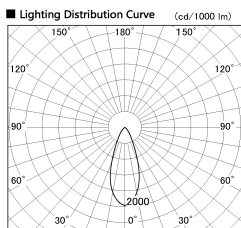

Item no. SD381-2540B9035-IK

Series Name: Cledy versa R-G (In-track)
(SD381-IK)

Installation	Track Mount
Type	
Fixture wattage	23W
Beam angle	38 deg
Color Temp.	3500K
CRI	Ra>90
Luminous	2392 lm
Body	Die-castaluminumalloy
Body finish	Black
Trim finish	Black
Reflector finish	N/A
IP Rate	IP20
Light source	COBmodule
Input Voltage	AC220~240V
Dimming Type	Non-Dimmable
Certificate	CE,CCC
Cut Hole	N/A