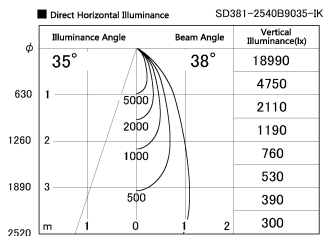

Item no. SD381-2540B9035-IK

Series Name: Cledy versa R-G (In-track)
(SD381-IK)

Installation	Track Mount
Type	
Fixture wattage	23W
Beam angle	38 deg
Color Temp.	3500K
CRI	Ra>90
Luminous	2392 lm
Body	Die-castaluminumalloy
Body finish	Black
Trim finish	Black
Reflector finish	N/A
IP Rate	IP20
Light source	COBmodule
Input Voltage	AC220~240V
Dimming Type	Non-Dimmable
Certificate	CE,CCC
Cut Hole	N/A