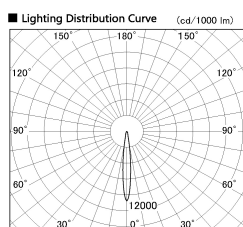

Item no. SD381-2015B9035-IK

Series Name: Cledy versa R-G (In-track)
(SD381-IK)

Installation	Track Mount
Type	
Fixture wattage	20W
Beam angle	12 deg
Color Temp.	3500K
CRI	Ra>90
Luminous	1979 lm
Body	Die-castaluminumalloy
Body finish	Black
Trim finish	Black
Reflector finish	N/A
IP Rate	IP20
Light source	COBmodule
Input Voltage	AC220~240V
Dimming Type	Non-Dimmable
Certificate	CE,CCC
Cut Hole	N/A

Direct Horizontal Illuminance SD381-2015B9035-IK

φ	Illuminance Angle	Beam Angle	Vertical Illuminance(lx)
190	11°	12°	83700
1			20920
			9300
380			5230
2			3350
570			2320
3			1710
770			1310
m	1	0	2