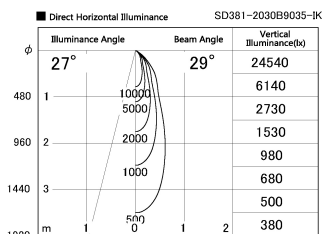

Item no. SD381-2030B9035-IK

Series Name: Cledy versa R-G (In-track)
(SD381-IK)

| | |
|------------------|-----------------------|
| Installation | Track Mount |
| Type | |
| Fixture wattage | 20W |
| Beam angle | 29 deg |
| Color Temp. | 3500K |
| CRI | Ra>90 |
| Luminous | 1993 lm |
| Body | Die-castaluminumalloy |
| Body finish | Black |
| Trim finish | Black |
| Reflector finish | N/A |
| IP Rate | IP20 |
| Light source | COBmodule |
| Input Voltage | AC220~240V |
| Dimming Type | Non-Dimmable |
| Certificate | CE,CCC |
| Cut Hole | N/A |