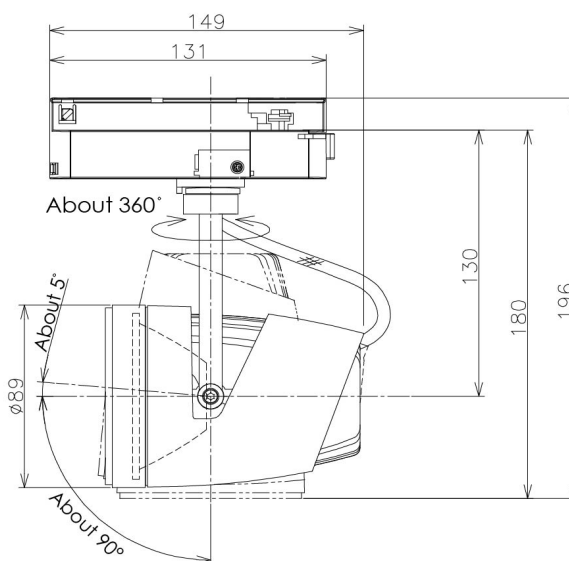

Item no. SD381-2030B9035-IK

Series Name: Cledy versa R-G (In-track)
(SD381-IK)

| | |
|------------------|-----------------------|
| Installation | Track Mount |
| Type | |
| Fixture wattage | 20W |
| Beam angle | 29 deg |
| Color Temp. | 3500K |
| CRI | Ra>90 |
| Luminous | 1993 lm |
| Body | Die-castaluminumalloy |
| Body finish | Black |
| Trim finish | Black |
| Reflector finish | N/A |
| IP Rate | IP20 |
| Light source | COBmodule |
| Input Voltage | AC220~240V |
| Dimming Type | Non-Dimmable |
| Certificate | CE,CCC |
| Cut Hole | N/A |