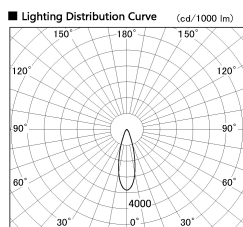

Item no. SD381-2030B9035-IK

Series Name: Cledy versa R-G (In-track)
(SD381-IK)

| | |
|------------------|-----------------------|
| Installation | Track Mount |
| Type | |
| Fixture wattage | 20W |
| Beam angle | 29 deg |
| Color Temp. | 3500K |
| CRI | Ra>90 |
| Luminous | 1993 lm |
| Body | Die-castaluminumalloy |
| Body finish | Black |
| Trim finish | Black |
| Reflector finish | N/A |
| IP Rate | IP20 |
| Light source | COBmodule |
| Input Voltage | AC220~240V |
| Dimming Type | Non-Dimmable |
| Certificate | CE,CCC |
| Cut Hole | N/A |