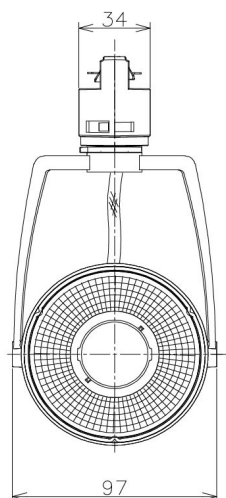

Item no. SD381-2030B9035-IK

Series Name: Cledy versa R-G (In-track)
(SD381-IK)

| | |
|------------------|-----------------------|
| Installation | Track Mount |
| Type | |
| Fixture wattage | 20W |
| Beam angle | 29 deg |
| Color Temp. | 3500K |
| CRI | Ra>90 |
| Luminous | 1993 lm |
| Body | Die-castaluminumalloy |
| Body finish | Black |
| Trim finish | Black |
| Reflector finish | N/A |
| IP Rate | IP20 |
| Light source | COBmodule |
| Input Voltage | AC220~240V |
| Dimming Type | Non-Dimmable |
| Certificate | CE,CCC |
| Cut Hole | N/A |