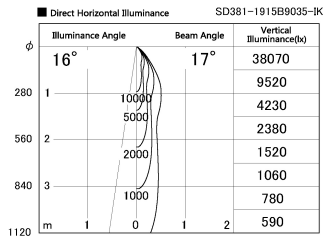

Item no. SD381-1915B9035-IK

Series Name: Cledy versa R-G (In-track)  
(SD381-IK)

Installation	Track Mount
Type	
Fixture wattage	18.6W
Beam angle	17 deg
Color Temp.	3500K
CRI	Ra>90
Luminous	1654.1814828477 lm
Body	Die-castaluminumalloy
Body finish	Black
Trim finish	Black
Reflector finish	N/A
IP Rate	IP20
Light source	COBmodule
Input Voltage	AC220~240V
Dimming Type	Non-Dimmable
Certificate	CE,CCC
Cut Hole	N/A