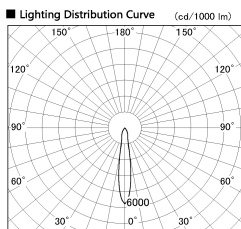

Item no. SD381-1915B9035-IK

Series Name: Cledy versa R-G (In-track)  
(SD381-IK)

Installation	Track Mount
Type	
Fixture wattage	18.6W
Beam angle	17 deg
Color Temp.	3500K
CRI	Ra>90
Luminous	1654.1814828477 lm
Body	Die-castaluminumalloy
Body finish	Black
Trim finish	Black
Reflector finish	N/A
IP Rate	IP20
Light source	COBmodule
Input Voltage	AC220~240V
Dimming Type	Non-Dimmable
Certificate	CE,CCC
Cut Hole	N/A