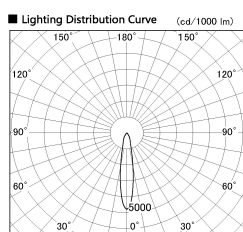

Item no. SD381-1920B9035-IK

Series Name: Cledy versa R-G (In-track)
(SD381-IK)

Installation	Track Mount
Type	
Fixture wattage	18.6W
Beam angle	18 deg
Color Temp.	3500K
CRI	Ra>90
Luminous	1563.9852452969 lm
Body	Die-castaluminumalloy
Body finish	Black
Trim finish	Black
Reflector finish	N/A
IP Rate	IP20
Light source	COBmodule
Input Voltage	AC220~240V
Dimming Type	Non-Dimmable
Certificate	CE,CCC
Cut Hole	N/A