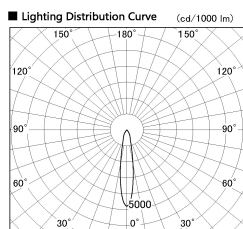

Item no. SD381-1920B9035-IK

Series Name: Cledy versa R-G (In-track)
(SD381-IK)

■ Direct Horizontal Illuminance SD381-1920B9035-IK

φ	Illuminance Angle	Beam Angle	Vertical Illuminance (lx)
310	18°	18°	30190
1			7550
630			3350
2			1890
950			1210
3			840
1260			620
m			470

Installation	Track Mount
Type	Cledy versa R-G (In-track) (SD381-IK)
Fixture wattage	18.6W
Beam angle	18 deg
Color Temp.	3500K
CRI	Ra>90
Luminous	1563.9852452969 lm
Body	Die-cast aluminum alloy
Body finish	Black
Trim finish	Black
Reflector finish	N/A
IP Rate	IP20
Light source	COB module
Input Voltage	AC220~240V
Dimming Type	Non-Dimmable
Certificate	CE,CCC
Cut Hole	N/A