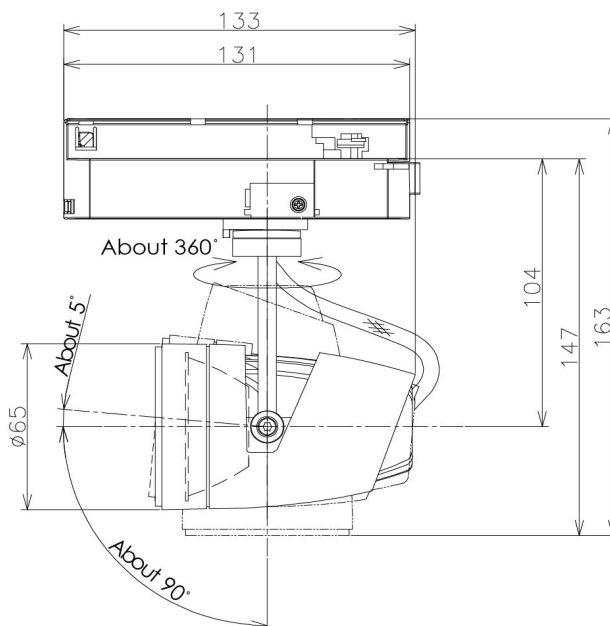

Item no. SD381-1920B9035-IK

Series Name: Cledy versa R-G (In-track)
(SD381-IK)

Installation	Track Mount
Type	
Fixture wattage	18.6W
Beam angle	18 deg
Color Temp.	3500K
CRI	Ra>90
Luminous	1563.9852452969 lm
Body	Die-castaluminumalloy
Body finish	Black
Trim finish	Black
Reflector finish	N/A
IP Rate	IP20
Light source	COBmodule
Input Voltage	AC220~240V
Dimming Type	Non-Dimmable
Certificate	CE,CCC
Cut Hole	N/A