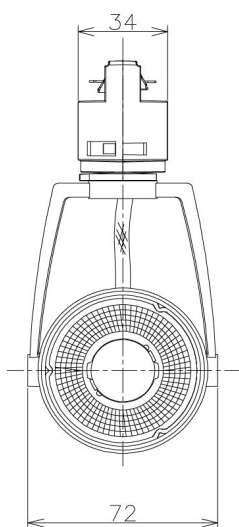

Item no. SD381-1920B9035-IK

Series Name: Cledy versa R-G (In-track)
(SD381-IK)

Installation	Track Mount
Type	
Fixture wattage	18.6W
Beam angle	18 deg
Color Temp.	3500K
CRI	Ra>90
Luminous	1563.9852452969 lm
Body	Die-castaluminumalloy
Body finish	Black
Trim finish	Black
Reflector finish	N/A
IP Rate	IP20
Light source	COBmodule
Input Voltage	AC220~240V
Dimming Type	Non-Dimmable
Certificate	CE,CCC
Cut Hole	N/A