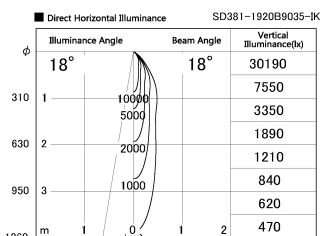

Item no. SD381-1920B9035-IK

Series Name: Cledy versa R-G (In-track)
(SD381-IK)

Installation	Track Mount
Type	
Fixture wattage	18.6W
Beam angle	18 deg
Color Temp.	3500K
CRI	Ra>90
Luminous	1563.9852452969 lm
Body	Die-castaluminumalloy
Body finish	Black
Trim finish	Black
Reflector finish	N/A
IP Rate	IP20
Light source	COBmodule
Input Voltage	AC220~240V
Dimming Type	Non-Dimmable
Certificate	CE,CCC
Cut Hole	N/A