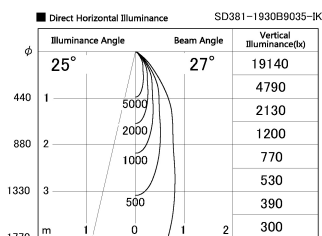

Item no. SD381-1930B9035-IK

Series Name: Cledy versa R-G (In-track)
(SD381-IK)

Installation	Track Mount
Type	Cledy versa R-G (In-track) (SD381-IK)
Fixture wattage	18.6W
Beam angle	27 deg
Color Temp.	3500K
CRI	Ra>90
Luminous	1541.2172630026 lm
Body	Die-castaluminumalloy
Body finish	Black
Trim finish	Black
Reflector finish	N/A
IP Rate	IP20
Light source	COBmodule
Input Voltage	AC220~240V
Dimming Type	Non-Dimmable
Certificate	CE,CCC
Cut Hole	N/A