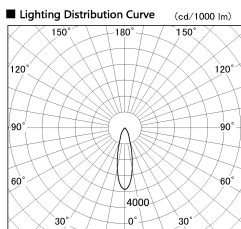

Item no. SD381-1930B9035-IK

Series Name: Cledy versa R-G (In-track)
(SD381-IK)

Installation	Track Mount
Type	
Fixture wattage	18.6W
Beam angle	27 deg
Color Temp.	3500K
CRI	Ra>90
Luminous	1541.2172630026 lm
Body	Die-castaluminumalloy
Body finish	Black
Trim finish	Black
Reflector finish	N/A
IP Rate	IP20
Light source	COBmodule
Input Voltage	AC220~240V
Dimming Type	Non-Dimmable
Certificate	CE,CCC
Cut Hole	N/A