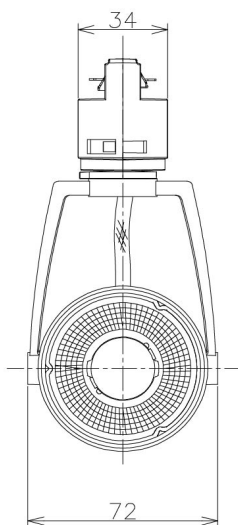

Item no. SD381-1930B9035-IK

Series Name: Cledy versa R-G (In-track)
(SD381-IK)

Installation	Track Mount
Type	
Fixture wattage	18.6W
Beam angle	27 deg
Color Temp.	3500K
CRI	Ra>90
Luminous	1541.2172630026 lm
Body	Die-castaluminumalloy
Body finish	Black
Trim finish	Black
Reflector finish	N/A
IP Rate	IP20
Light source	COBmodule
Input Voltage	AC220~240V
Dimming Type	Non-Dimmable
Certificate	CE,CCC
Cut Hole	N/A