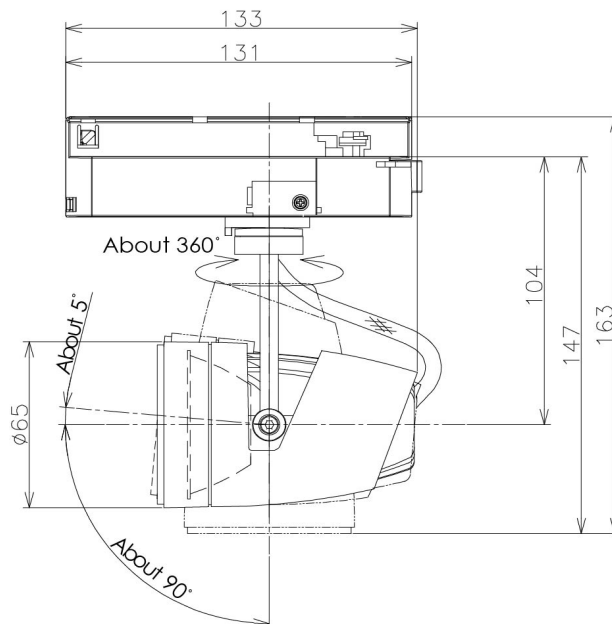

Item no. SD381-1930B9035-IK

Series Name: Cledy versa R-G (In-track)
(SD381-IK)

Installation	Track Mount
Type	
Fixture wattage	18.6W
Beam angle	27 deg
Color Temp.	3500K
CRI	Ra>90
Luminous	1541.2172630026 lm
Body	Die-castaluminumalloy
Body finish	Black
Trim finish	Black
Reflector finish	N/A
IP Rate	IP20
Light source	COBmodule
Input Voltage	AC220~240V
Dimming Type	Non-Dimmable
Certificate	CE,CCC
Cut Hole	N/A