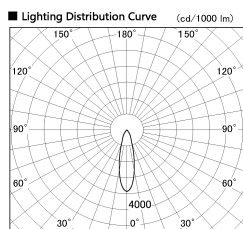

Item no. SD381-1930B9035-IK

Series Name: Cledy versa R-G (In-track)
(SD381-IK)

Installation	Track Mount
Type	Cledy versa R-G (In-track) (SD381-IK)
Fixture wattage	18.6W
Beam angle	27 deg
Color Temp.	3500K
CRI	Ra>90
Luminous	1541.2172630026 lm
Body	Die-castaluminumalloy
Body finish	Black
Trim finish	Black
Reflector finish	N/A
IP Rate	IP20
Light source	COBmodule
Input Voltage	AC220~240V
Dimming Type	Non-Dimmable
Certificate	CE,CCC
Cut Hole	N/A