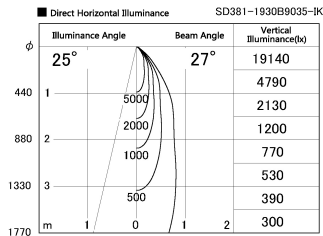

Item no. SD381-1930B9035-IK

Series Name: Cledy versa R-G (In-track)
(SD381-IK)

Installation	Track Mount
Type	
Fixture wattage	18.6W
Beam angle	27 deg
Color Temp.	3500K
CRI	Ra>90
Luminous	1541.2172630026 lm
Body	Die-castaluminumalloy
Body finish	Black
Trim finish	Black
Reflector finish	N/A
IP Rate	IP20
Light source	COBmodule
Input Voltage	AC220~240V
Dimming Type	Non-Dimmable
Certificate	CE,CCC
Cut Hole	N/A