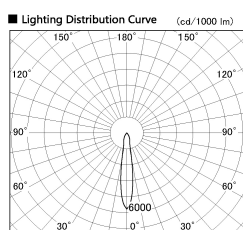

Item no. SD381-1115B9035-IK

Series Name: Cledy versa R-G (In-track)
(SD381-IK)

■ Direct Horizontal Illuminance SD381-1115B9035-IK

φ	Illuminance Angle	Beam Angle	Vertical Illuminance (lx)
	16°	17°	23110
280	10000		5780
	5000		2570
560	2000		1440
	1000		920
840			640
	500		470
1120			360

Installation	Track Mount
Type	
Fixture wattage	10.5W
Beam angle	17 deg
Color Temp.	3500K
CRI	Ra>90
Luminous	1002.6882463859 lm
Body	Die-castaluminumalloy
Body finish	Black
Trim finish	Black
Reflector finish	N/A
IP Rate	IP20
Light source	COBmodule
Input Voltage	AC220~240V
Dimming Type	Non-Dimmable
Certificate	CE,CCC
Cut Hole	N/A