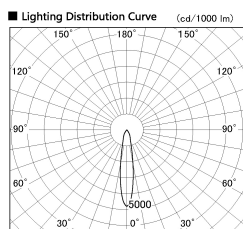

Item no. SD381-1120B9035-IK

Series Name: Cledy versa R-G (In-track)
(SD381-IK)

Installation	Track Mount
Type	
Fixture wattage	10.5W
Beam angle	18 deg
Color Temp.	3500K
CRI	Ra>90
Luminous	952.95348837209 lm
Body	Die-castaluminumalloy
Body finish	Black
Trim finish	Black
Reflector finish	N/A
IP Rate	IP20
Light source	COBmodule
Input Voltage	AC220~240V
Dimming Type	Non-Dimmable
Certificate	CE,CCC
Cut Hole	N/A