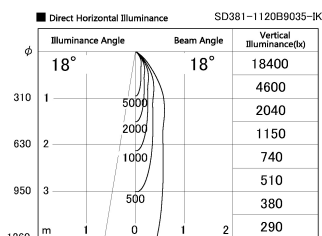

Item no. SD381-1120B9035-IK

Series Name: Cledy versa R-G (In-track)
(SD381-IK)

Installation	Track Mount
Type	Cledy versa R-G (In-track) (SD381-IK)
Fixture wattage	10.5W
Beam angle	18 deg
Color Temp.	3500K
CRI	Ra>90
Luminous	952.95348837209 lm
Body	Die-cast aluminum alloy
Body finish	Black
Trim finish	Black
Reflector finish	N/A
IP Rate	IP20
Light source	COB module
Input Voltage	AC220~240V
Dimming Type	Non-Dimmable
Certificate	CE,CCC
Cut Hole	N/A