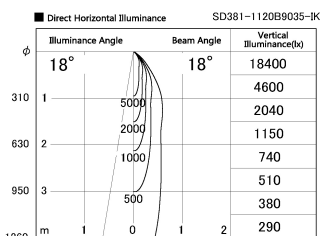

Item no. SD381-1120B9035-IK

Series Name: Cledy versa R-G (In-track)
(SD381-IK)

Installation	Track Mount
Type	
Fixture wattage	10.5W
Beam angle	18 deg
Color Temp.	3500K
CRI	Ra>90
Luminous	952.95348837209 lm
Body	Die-castaluminumalloy
Body finish	Black
Trim finish	Black
Reflector finish	N/A
IP Rate	IP20
Light source	COBmodule
Input Voltage	AC220~240V
Dimming Type	Non-Dimmable
Certificate	CE,CCC
Cut Hole	N/A