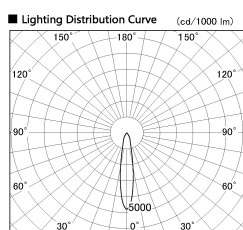

Item no. SD381-1120B9035-IK

Series Name: Cledy versa R-G (In-track)
(SD381-IK)

Installation	Track Mount
Type	Cledy versa R-G (In-track) (SD381-IK)
Fixture wattage	10.5W
Beam angle	18 deg
Color Temp.	3500K
CRI	Ra>90
Luminous	952.95348837209 lm
Body	Die-cast aluminum alloy
Body finish	Black
Trim finish	Black
Reflector finish	N/A
IP Rate	IP20
Light source	COB module
Input Voltage	AC220~240V
Dimming Type	Non-Dimmable
Certificate	CE,CCC
Cut Hole	N/A