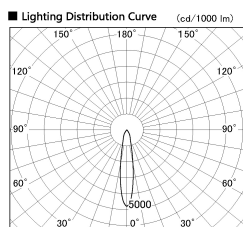

Item no. SD381-1120B9035-IK

Series Name: Cledy versa R-G (In-track)
(SD381-IK)

Installation	Track Mount
Type	
Fixture wattage	10.5W
Beam angle	18 deg
Color Temp.	3500K
CRI	Ra>90
Luminous	952.95348837209 lm
Body	Die-castaluminumalloy
Body finish	Black
Trim finish	Black
Reflector finish	N/A
IP Rate	IP20
Light source	COBmodule
Input Voltage	AC220~240V
Dimming Type	Non-Dimmable
Certificate	CE,CCC
Cut Hole	N/A