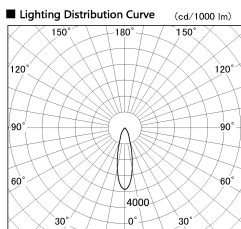

Item no. SD381-1130B9035-IK

Series Name: Cledy versa R-G (In-track)
(SD381-IK)

Installation	Track Mount
Type	
Fixture wattage	10.5W
Beam angle	27 deg
Color Temp.	3500K
CRI	Ra>90
Luminous	932.52671275927 lm
Body	Die-castaluminumalloy
Body finish	Black
Trim finish	Black
Reflector finish	N/A
IP Rate	IP20
Light source	COBmodule
Input Voltage	AC220~240V
Dimming Type	Non-Dimmable
Certificate	CE,CCC
Cut Hole	N/A