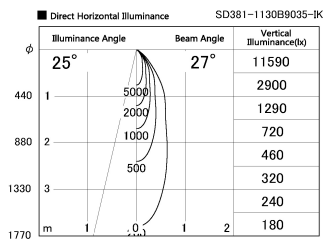

Item no. SD381-1130B9035-IK

Series Name: Cledy versa R-G (In-track)
(SD381-IK)

Installation	Track Mount
Type	
Fixture wattage	10.5W
Beam angle	27 deg
Color Temp.	3500K
CRI	Ra>90
Luminous	932.52671275927 lm
Body	Die-castaluminumalloy
Body finish	Black
Trim finish	Black
Reflector finish	N/A
IP Rate	IP20
Light source	COBmodule
Input Voltage	AC220~240V
Dimming Type	Non-Dimmable
Certificate	CE,CCC
Cut Hole	N/A