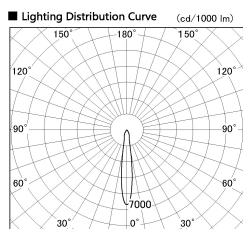

Item no. SD381-0815B9035-IK

Series Name: Cledy versa R-G (In-track)
(SD381-IK)

■ Direct Horizontal Illuminance SD381-0815B9035-IK

φ	Illuminance Angle	Beam Angle	Vertical Illuminance (lx)	
240	14°	15°	21460	
1			5370	
			2380	
480			1340	
2			860	
730			600	
3			440	
980			340	
m	1	0	1	2

Installation	Track Mount
Type	
Fixture wattage	7.5W
Beam angle	15 deg
Color Temp.	3500K
CRI	Ra>90
Luminous	813 lm
Body	Die-castaluminumalloy
Body finish	Black
Trim finish	Black
Reflector finish	N/A
IP Rate	IP20
Light source	COBmodule
Input Voltage	AC220~240V
Dimming Type	Non-Dimmable
Certificate	CE,CCC
Cut Hole	N/A