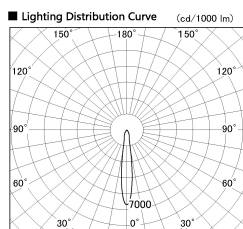

Item no. SD381-0815B9035-IK

Series Name: Cledy versa R-G (In-track)
(SD381-IK)

■ Direct Horizontal Illuminance SD381-0815B9035-IK

Illuminance Angle	Beam Angle	Vertical Illuminance (lx)
14°	1	21460
	1	5370
	2	2380
	3	1340
	4	860
15°	1	600
	2	440
	3	340
	4	340

Installation	Track Mount
Type	Cledy versa R-G (In-track) (SD381-IK)
Fixture wattage	7.5W
Beam angle	15 deg
Color Temp.	3500K
CRI	Ra>90
Luminous	813 lm
Body	Die-castaluminumalloy
Body finish	Black
Trim finish	Black
Reflector finish	N/A
IP Rate	IP20
Light source	COBmodule
Input Voltage	AC220~240V
Dimming Type	Non-Dimmable
Certificate	CE,CCC
Cut Hole	N/A