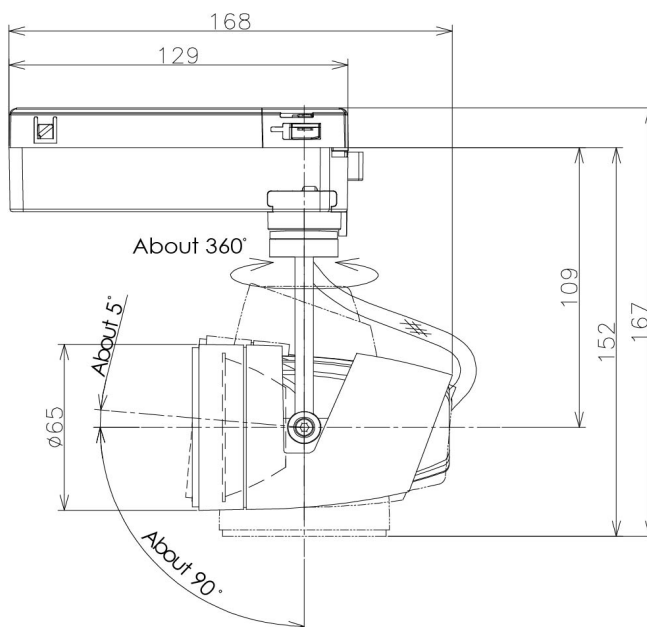

Item no. SD381-0820B9035-IK

Series Name: Cledy versa R-G (In-track)
(SD381-IK)

■ Direct Horizontal Illuminance SD381-0820B9035-IK

Illuminance Angle	Beam Angle	Vertical Illuminance (lx)
17°	17°	16430
1		4110
2		1830
3		1030
500		660
1000		460
2000		340
5000		260

Installation	Track Mount
Type	
Fixture wattage	7.5W
Beam angle	17 deg
Color Temp.	3500K
CRI	Ra>90
Luminous	769 lm
Body	Die-castaluminumalloy
Body finish	Black
Trim finish	Black
Reflector finish	N/A
IP Rate	IP20
Light source	COBmodule
Input Voltage	AC220~240V
Dimming Type	Non-Dimmable
Certificate	CE,CCC
Cut Hole	N/A