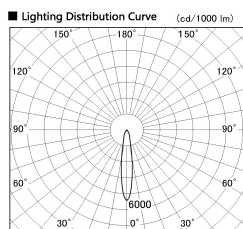

Item no. SD381-0820B9035-IK

Series Name: Cledy versa R-G (In-track)
(SD381-IK)

■ Direct Horizontal Illuminance SD381-0820B9035-IK

Illuminance Angle	Beam Angle	Vertical Illuminance (lx)
17°	17°	16430
1		4110
2		1830
3		1030
500		660
1000		460
2000		340
5000		260

Installation	Track Mount
Type	
Fixture wattage	7.5W
Beam angle	17 deg
Color Temp.	3500K
CRI	Ra>90
Luminous	769 lm
Body	Die-castaluminumalloy
Body finish	Black
Trim finish	Black
Reflector finish	N/A
IP Rate	IP20
Light source	COBmodule
Input Voltage	AC220~240V
Dimming Type	Non-Dimmable
Certificate	CE,CCC
Cut Hole	N/A