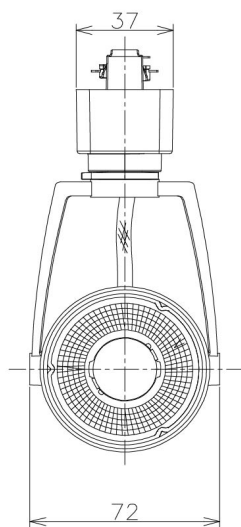

Item no. SD381-0820B9035-IK

Series Name: Cledy versa R-G (In-track)
(SD381-IK)

■ Direct Horizontal Illuminance SD381-0820B9035-IK

Illuminance Angle	Beam Angle	Vertical Illuminance (lx)
17°	17°	16430
1		4110
2		1830
3		1030
500		660
1000		460
2000		340
5000		260

Installation	Track Mount
Type	
Fixture wattage	7.5W
Beam angle	17 deg
Color Temp.	3500K
CRI	Ra>90
Luminous	769 lm
Body	Die-castaluminumalloy
Body finish	Black
Trim finish	Black
Reflector finish	N/A
IP Rate	IP20
Light source	COBmodule
Input Voltage	AC220~240V
Dimming Type	Non-Dimmable
Certificate	CE,CCC
Cut Hole	N/A