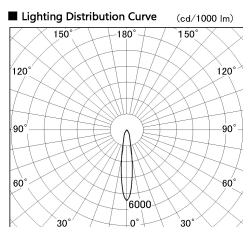

Item no. SD381-0820B9035-IK

Series Name: Cledy versa R-G (In-track)  
(SD381-IK)

■ Direct Horizontal Illuminance SD381-0820B9035-IK

φ	Illuminance Angle	Beam Angle	Vertical Illuminance (lx)
17°	17°	17°	16430
290	1	5000	4110
590	2	2000	1830
890	3	1000	1030
1190	m	500	660
			460
			340
			260

Installation	Track Mount
Type	Cledy versa R-G (In-track) (SD381-IK)
Fixture wattage	7.5W
Beam angle	17 deg
Color Temp.	3500K
CRI	Ra>90
Luminous	769 lm
Body	Die-cast aluminum alloy
Body finish	Black
Trim finish	Black
Reflector finish	N/A
IP Rate	IP20
Light source	COB module
Input Voltage	AC220~240V
Dimming Type	Non-Dimmable
Certificate	CE,CCC
Cut Hole	N/A