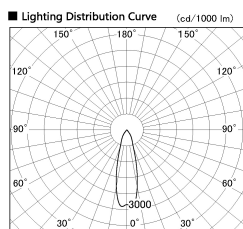

Item no. SD381-0830B9035-IK

Series Name: Cledy versa R-G (In-track)
(SD381-IK)

Installation	Track Mount
Type	Cledy versa R-G (In-track) (SD381-IK)
Fixture wattage	7.5W
Beam angle	29 deg
Color Temp.	3500K
CRI	Ra>90
Luminous	763 lm
Body	Die-castaluminumalloy
Body finish	Black
Trim finish	Black
Reflector finish	N/A
IP Rate	IP20
Light source	COBmodule
Input Voltage	AC220~240V
Dimming Type	Non-Dimmable
Certificate	CE,CCC
Cut Hole	N/A