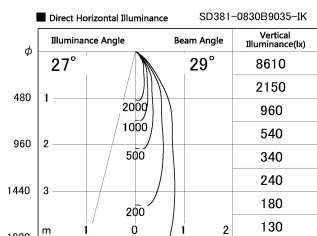

Item no. SD381-0830B9035-IK

Series Name: Cledy versa R-G (In-track)
(SD381-IK)

Installation	Track Mount
Type	Cledy versa R-G (In-track) (SD381-IK)
Fixture wattage	7.5W
Beam angle	29 deg
Color Temp.	3500K
CRI	Ra>90
Luminous	763 lm
Body	Die-castaluminumalloy
Body finish	Black
Trim finish	Black
Reflector finish	N/A
IP Rate	IP20
Light source	COBmodule
Input Voltage	AC220~240V
Dimming Type	Non-Dimmable
Certificate	CE,CCC
Cut Hole	N/A