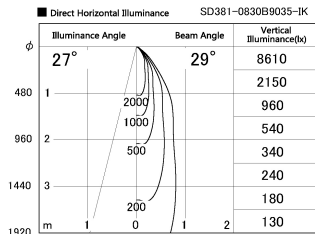

Item no. SD381-0830B9035-IK

Series Name: Cledy versa R-G (In-track)
(SD381-IK)

Installation	Track Mount
Type	
Fixture wattage	7.5W
Beam angle	29 deg
Color Temp.	3500K
CRI	Ra>90
Luminous	763 lm
Body	Die-castaluminumalloy
Body finish	Black
Trim finish	Black
Reflector finish	N/A
IP Rate	IP20
Light source	COBmodule
Input Voltage	AC220~240V
Dimming Type	Non-Dimmable
Certificate	CE,CCC
Cut Hole	N/A