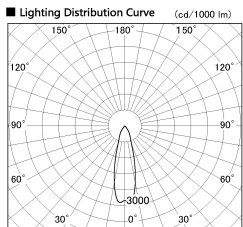

Item no. SD381-0830B9035-IK

Series Name: Cledy versa R-G (In-track)
(SD381-IK)

Installation	Track Mount
Type	
Fixture wattage	7.5W
Beam angle	29 deg
Color Temp.	3500K
CRI	Ra>90
Luminous	763 lm
Body	Die-castaluminumalloy
Body finish	Black
Trim finish	Black
Reflector finish	N/A
IP Rate	IP20
Light source	COBmodule
Input Voltage	AC220~240V
Dimming Type	Non-Dimmable
Certificate	CE,CCC
Cut Hole	N/A