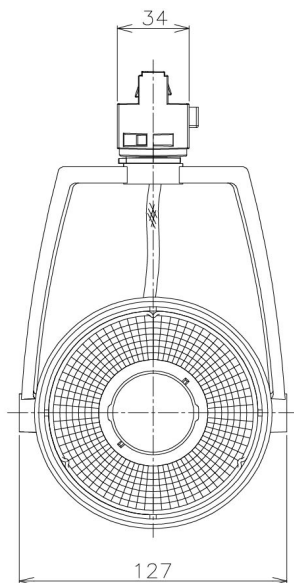

Item no. SD381-3515B9040-IK

Series Name: Cledy versa R-G (In-track)  
(SD381-IK)

■ Direct Horizontal Illuminance SD381-3515B9040-IK

φ	Illuminance Angle	Beam Angle	Vertical Illuminance (lx)
1	14°	15°	115900
240	5000		28980
1	20000		12880
480	10000		7240
2	5000		4640
730			3220
3			2370
980			1810

Installation	Track Mount
Type	
Fixture wattage	36W
Beam angle	15 deg
Color Temp.	4000K
CRI	Ra>90
Luminous	3784 lm
Body	Die-cast aluminum alloy
Body finish	Black
Trim finish	Black
Reflector finish	N/A
IP Rate	IP20
Light source	COB module
Input Voltage	AC220~240V
Dimming Type	Non-Dimmable
Certificate	CE,CCC
Cut Hole	N/A