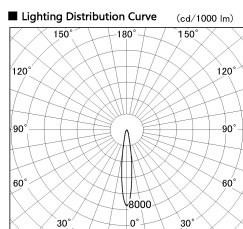

Item no. SD381-3515B9040-IK

Series Name: Cledy versa R-G (In-track)  
(SD381-IK)

■ Direct Horizontal Illuminance SD381-3515B9040-IK

φ	Illuminance Angle	Beam Angle	Vertical Illuminance (lx)
240	14°	15°	115900
1	5000		28980
	20000		12880
480	2		7240
	10000		4640
730	3		3220
	5000		2370
980	m	2.0	1810

Installation	Track Mount
Type	Cledy versa R-G (In-track) (SD381-IK)
Fixture wattage	36W
Beam angle	15 deg
Color Temp.	4000K
CRI	Ra>90
Luminous	3784 lm
Body	Die-cast aluminum alloy
Body finish	Black
Trim finish	Black
Reflector finish	N/A
IP Rate	IP20
Light source	COB module
Input Voltage	AC220~240V
Dimming Type	Non-Dimmable
Certificate	CE,CCC
Cut Hole	N/A