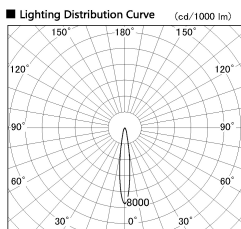

Item no. SD381-3515B9040-IK

Series Name: Cledy versa R-G (In-track)  
(SD381-IK)

■ Direct Horizontal Illuminance SD381-3515B9040-IK

φ	Illuminance Angle	Beam Angle	Vertical Illuminance (lx)
1	14°	15°	115900
240	5000		28980
1	20000		12880
480	10000		7240
2	5000		4640
730			3220
3			2370
980			1810

Installation	Track Mount
Type	
Fixture wattage	36W
Beam angle	15 deg
Color Temp.	4000K
CRI	Ra>90
Luminous	3784 lm
Body	Die-cast aluminum alloy
Body finish	Black
Trim finish	Black
Reflector finish	N/A
IP Rate	IP20
Light source	COB module
Input Voltage	AC220~240V
Dimming Type	Non-Dimmable
Certificate	CE,CCC
Cut Hole	N/A