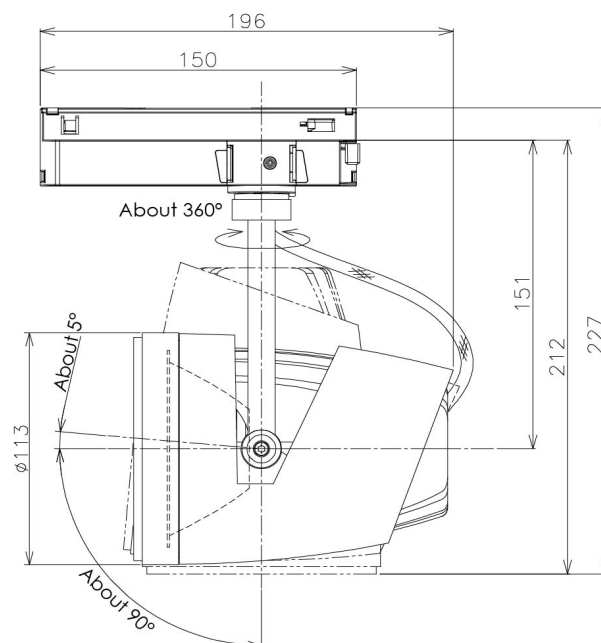

Item no. SD381-3515B9040-IK

Series Name: Cledy versa R-G (In-track)  
(SD381-IK)

■ Direct Horizontal Illuminance SD381-3515B9040-IK

φ	Illuminance Angle	Beam Angle	Vertical Illuminance (lx)
1	14°	15°	115900
240	5000		28980
1	20000		12880
480	10000		7240
2	5000		4640
730			3220
3			2370
980			1810

Installation	Track Mount
Type	
Fixture wattage	36W
Beam angle	15 deg
Color Temp.	4000K
CRI	Ra>90
Luminous	3784 lm
Body	Die-cast aluminum alloy
Body finish	Black
Trim finish	Black
Reflector finish	N/A
IP Rate	IP20
Light source	COB module
Input Voltage	AC220~240V
Dimming Type	Non-Dimmable
Certificate	CE,CCC
Cut Hole	N/A