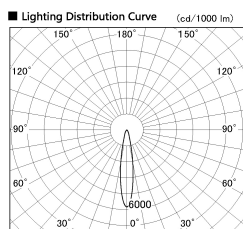

Item no. SD381-3520B9040-IK

Series Name: Cledy versa R-G (In-track)
(SD381-IK)

Installation	Track Mount
Type	
Fixture wattage	36W
Beam angle	18 deg
Color Temp.	4000K
CRI	Ra>90
Luminous	3779 lm
Body	Die-castaluminumalloy
Body finish	Black
Trim finish	Black
Reflector finish	N/A
IP Rate	IP20
Light source	COBmodule
Input Voltage	AC220~240V
Dimming Type	Non-Dimmable
Certificate	CE,CCC
Cut Hole	N/A

■ Direct Horizontal Illuminance SD381-3520B9040-IK

φ	Illuminance Angle	Beam Angle	Vertical Illuminance (lx)
310	18°	18°	88250
310			22060
630			9810
630			5520
950			3530
950			2450
1260			1800
1260			1380