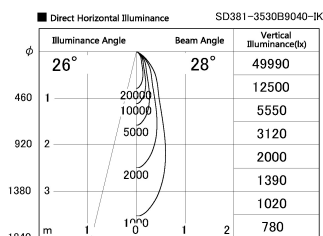

Item no. SD381-3530B9040-IK

Series Name: Cledy versa R-G (In-track)  
(SD381-IK)

Installation	Track Mount
Type	Cledy versa R-G (In-track) (SD381-IK)
Fixture wattage	36W
Beam angle	28 deg
Color Temp.	4000K
CRI	Ra>90
Luminous	3790 lm
Body	Die-castaluminumalloy
Body finish	Black
Trim finish	Black
Reflector finish	N/A
IP Rate	IP20
Light source	COBmodule
Input Voltage	AC220~240V
Dimming Type	Non-Dimmable
Certificate	CE,CCC
Cut Hole	N/A