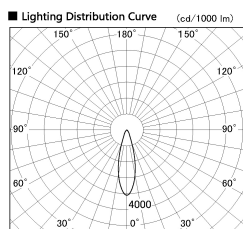

Item no. SD381-3530B9040-IK

Series Name: Cledy versa R-G (In-track)  
(SD381-IK)

Installation	Track Mount
Type	Cledy versa R-G (In-track) (SD381-IK)
Fixture wattage	36W
Beam angle	28 deg
Color Temp.	4000K
CRI	Ra>90
Luminous	3790 lm
Body	Die-castaluminumalloy
Body finish	Black
Trim finish	Black
Reflector finish	N/A
IP Rate	IP20
Light source	COBmodule
Input Voltage	AC220~240V
Dimming Type	Non-Dimmable
Certificate	CE,CCC
Cut Hole	N/A