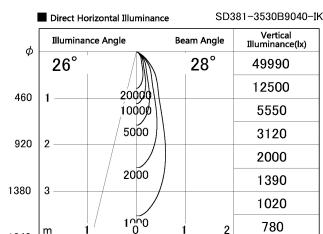

Item no. SD381-3530B9040-IK

Series Name: Cledy versa R-G (In-track)
(SD381-IK)

Installation	Track Mount
Type	
Fixture wattage	36W
Beam angle	28 deg
Color Temp.	4000K
CRI	Ra>90
Luminous	3790 lm
Body	Die-castaluminumalloy
Body finish	Black
Trim finish	Black
Reflector finish	N/A
IP Rate	IP20
Light source	COBmodule
Input Voltage	AC220~240V
Dimming Type	Non-Dimmable
Certificate	CE,CCC
Cut Hole	N/A