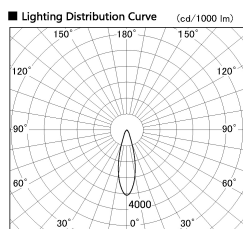

Item no. SD381-3530B9040-IK

Series Name: Cledy versa R-G (In-track)
(SD381-IK)

Installation	Track Mount
Type	Cledy versa R-G (In-track) (SD381-IK)
Fixture wattage	36W
Beam angle	28 deg
Color Temp.	4000K
CRI	Ra>90
Luminous	3790 lm
Body	Die-castaluminumalloy
Body finish	Black
Trim finish	Black
Reflector finish	N/A
IP Rate	IP20
Light source	COBmodule
Input Voltage	AC220~240V
Dimming Type	Non-Dimmable
Certificate	CE,CCC
Cut Hole	N/A