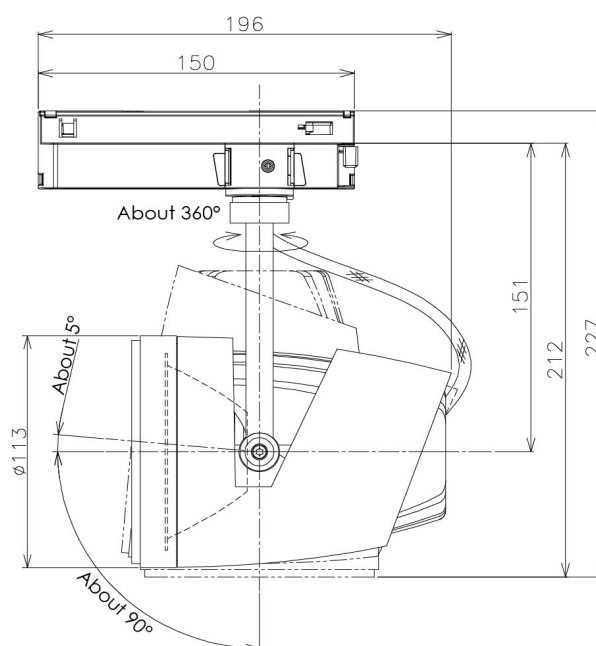

Item no. SD381-3530B9040-IK

Series Name: Cledy versa R-G (In-track)
(SD381-IK)

Installation	Track Mount
Type	
Fixture wattage	36W
Beam angle	28 deg
Color Temp.	4000K
CRI	Ra>90
Luminous	3790 lm
Body	Die-castaluminumalloy
Body finish	Black
Trim finish	Black
Reflector finish	N/A
IP Rate	IP20
Light source	COBmodule
Input Voltage	AC220~240V
Dimming Type	Non-Dimmable
Certificate	CE,CCC
Cut Hole	N/A