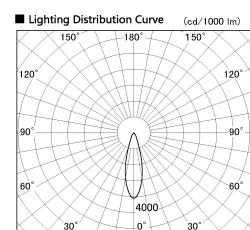

Item no. SD381-3530B9040-IK

Series Name: Cledy versa R-G (In-track)
(SD381-IK)

Installation	Track Mount
Type	
Fixture wattage	36W
Beam angle	28 deg
Color Temp.	4000K
CRI	Ra>90
Luminous	3790 lm
Body	Die-castaluminumalloy
Body finish	Black
Trim finish	Black
Reflector finish	N/A
IP Rate	IP20
Light source	COBmodule
Input Voltage	AC220~240V
Dimming Type	Non-Dimmable
Certificate	CE,CCC
Cut Hole	N/A