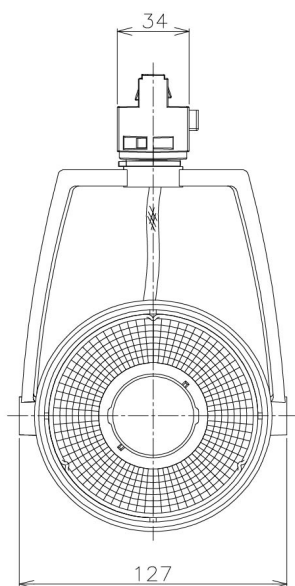

Item no. SD381-3530B9040-IK

Series Name: Cledy versa R-G (In-track)
(SD381-IK)

Installation	Track Mount
Type	
Fixture wattage	36W
Beam angle	28 deg
Color Temp.	4000K
CRI	Ra>90
Luminous	3790 lm
Body	Die-castaluminumalloy
Body finish	Black
Trim finish	Black
Reflector finish	N/A
IP Rate	IP20
Light source	COBmodule
Input Voltage	AC220~240V
Dimming Type	Non-Dimmable
Certificate	CE,CCC
Cut Hole	N/A