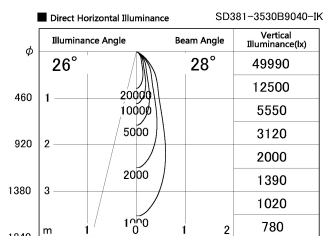

Item no. SD381-3530B9040-IK

Series Name: Cledy versa R-G (In-track)
(SD381-IK)

Installation	Track Mount
Type	Cledy versa R-G (In-track) (SD381-IK)
Fixture wattage	36W
Beam angle	28 deg
Color Temp.	4000K
CRI	Ra>90
Luminous	3790 lm
Body	Die-castaluminumalloy
Body finish	Black
Trim finish	Black
Reflector finish	N/A
IP Rate	IP20
Light source	COBmodule
Input Voltage	AC220~240V
Dimming Type	Non-Dimmable
Certificate	CE,CCC
Cut Hole	N/A