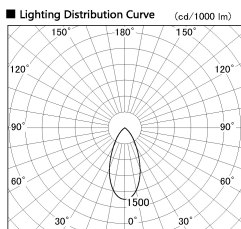

Item no. SD381-3540B9040-IK

Series Name: Cledy versa R-G (In-track)
(SD381-IK)

Installation	Track Mount
Type	
Fixture wattage	36W
Beam angle	46 deg
Color Temp.	4000K
CRI	Ra>90
Luminous	3559 lm
Body	Die-castaluminumalloy
Body finish	Black
Trim finish	Black
Reflector finish	N/A
IP Rate	IP20
Light source	COBmodule
Input Voltage	AC220~240V
Dimming Type	Non-Dimmable
Certificate	CE,CCC
Cut Hole	N/A