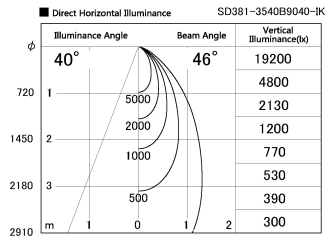

Item no. SD381-3540B9040-IK

Series Name: Cledy versa R-G (In-track)
(SD381-IK)

Installation	Track Mount
Type	
Fixture wattage	36W
Beam angle	46 deg
Color Temp.	4000K
CRI	Ra>90
Luminous	3559 lm
Body	Die-castaluminumalloy
Body finish	Black
Trim finish	Black
Reflector finish	N/A
IP Rate	IP20
Light source	COBmodule
Input Voltage	AC220~240V
Dimming Type	Non-Dimmable
Certificate	CE,CCC
Cut Hole	N/A