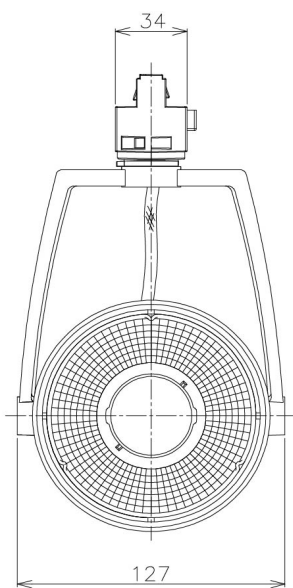

Item no. SD381-2815B9040-IK

Series Name: Cledy versa R-G (In-track)
(SD381-IK)

■ Direct Horizontal Illuminance SD381-2815B9040-IK

φ	Illuminance Angle	Beam Angle	Vertical Illuminance (lx)
240	14°	15°	94140
480			23540
730			10460
980			5880
			3770
			2620
			1920
			1470

Installation	Track Mount
Type	
Fixture wattage	28W
Beam angle	15 deg
Color Temp.	4000K
CRI	Ra>90
Luminous	3049 lm
Body	Die-castaluminumalloy
Body finish	Black
Trim finish	Black
Reflector finish	N/A
IP Rate	IP20
Light source	COBmodule
Input Voltage	AC220~240V
Dimming Type	Non-Dimmable
Certificate	CE,CCC
Cut Hole	N/A