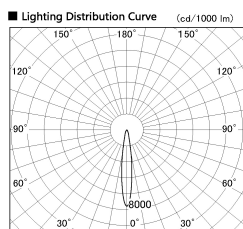

Item no. SD381-2815B9040-IK

Series Name: Cledy versa R-G (In-track)
(SD381-IK)

■ Direct Horizontal Illuminance SD381-2815B9040-IK

φ	Illuminance Angle	Beam Angle	Vertical Illuminance (lx)
240	14°	15°	94140
480			23540
730			10460
980			5880
			3770
			2620
			1920
			1470

Installation	Track Mount
Type	
Fixture wattage	28W
Beam angle	15 deg
Color Temp.	4000K
CRI	Ra>90
Luminous	3049 lm
Body	Die-castaluminumalloy
Body finish	Black
Trim finish	Black
Reflector finish	N/A
IP Rate	IP20
Light source	COBmodule
Input Voltage	AC220~240V
Dimming Type	Non-Dimmable
Certificate	CE,CCC
Cut Hole	N/A