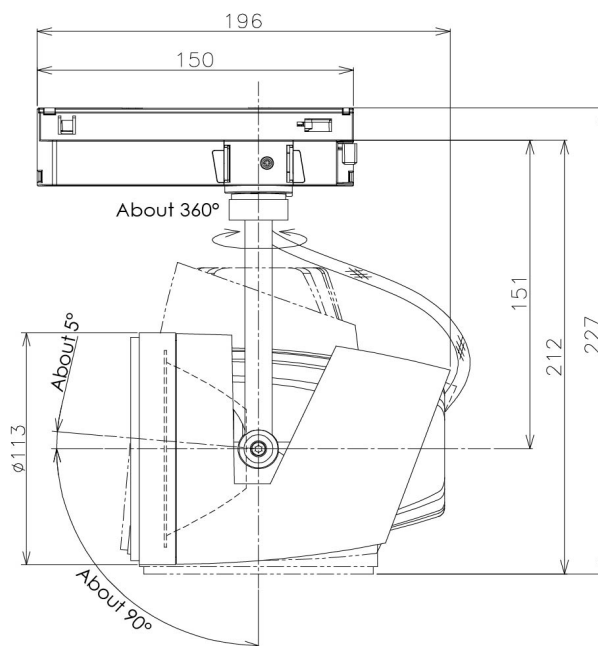

Item no. SD381-2815B9040-IK

Series Name: Cledy versa R-G (In-track)
(SD381-IK)

■ Direct Horizontal Illuminance SD381-2815B9040-IK

φ	Illuminance Angle	Beam Angle	Vertical Illuminance (lx)
240	14°	15°	94140
480			23540
730			10460
980			5880
			3770
			2620
			1920
			1470

Installation	Track Mount
Type	
Fixture wattage	28W
Beam angle	15 deg
Color Temp.	4000K
CRI	Ra>90
Luminous	3049 lm
Body	Die-castaluminumalloy
Body finish	Black
Trim finish	Black
Reflector finish	N/A
IP Rate	IP20
Light source	COBmodule
Input Voltage	AC220~240V
Dimming Type	Non-Dimmable
Certificate	CE,CCC
Cut Hole	N/A