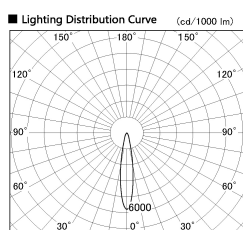

Item no. SD381-2820B9040-IK

Series Name: Cledy versa R-G (In-track)
(SD381-IK)

Installation	Track Mount
Type	
Fixture wattage	28W
Beam angle	18 deg
Color Temp.	4000K
CRI	Ra>90
Luminous	3061 lm
Body	Die-castaluminumalloy
Body finish	Black
Trim finish	Black
Reflector finish	N/A
IP Rate	IP20
Light source	COBmodule
Input Voltage	AC220~240V
Dimming Type	Non-Dimmable
Certificate	CE,CCC
Cut Hole	N/A

■ Direct Horizontal Illuminance SD381-2820B9040-IK

φ	Illuminance Angle	Beam Angle	Vertical Illuminance (lx)
310	18°	18°	70860
310			17720
630			7870
630			4430
950			2830
950			1970
1260			1450
1260			1110