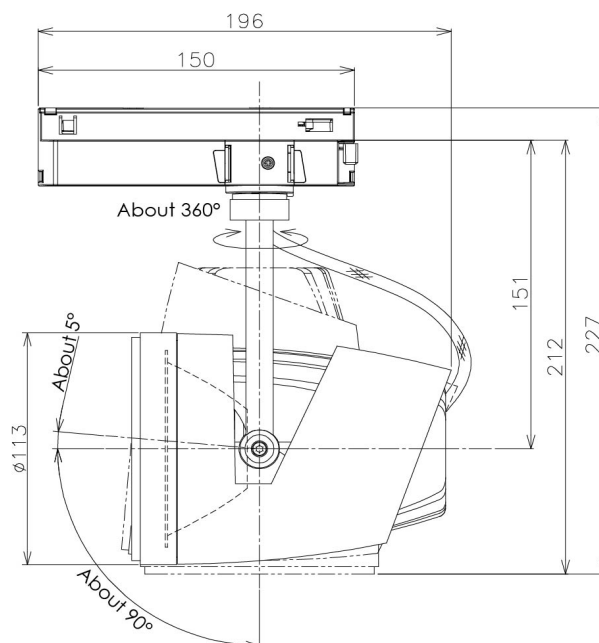

Item no. SD381-2840B9040-IK

Series Name: Cledy versa R-G (In-track)
(SD381-IK)

Installation	Track Mount
Type	
Fixture wattage	28W
Beam angle	46 deg
Color Temp.	4000K
CRI	Ra>90
Luminous	2871 lm
Body	Die-castaluminumalloy
Body finish	Black
Trim finish	Black
Reflector finish	N/A
IP Rate	IP20
Light source	COBmodule
Input Voltage	AC220~240V
Dimming Type	Non-Dimmable
Certificate	CE,CCC
Cut Hole	N/A