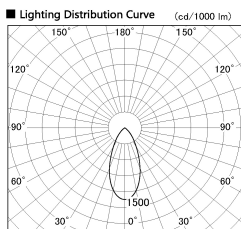

Item no. SD381-2840B9040-IK

Series Name: Cledy versa R-G (In-track)
(SD381-IK)

Installation	Track Mount
Type	
Fixture wattage	28W
Beam angle	46 deg
Color Temp.	4000K
CRI	Ra>90
Luminous	2871 lm
Body	Die-castaluminumalloy
Body finish	Black
Trim finish	Black
Reflector finish	N/A
IP Rate	IP20
Light source	COBmodule
Input Voltage	AC220~240V
Dimming Type	Non-Dimmable
Certificate	CE,CCC
Cut Hole	N/A