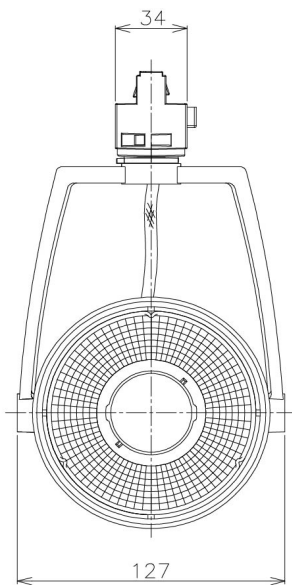

Item no. SD381-2840B9040-IK

Series Name: Cledy versa R-G (In-track)
(SD381-IK)

Installation	Track Mount
Type	
Fixture wattage	28W
Beam angle	46 deg
Color Temp.	4000K
CRI	Ra>90
Luminous	2871 lm
Body	Die-castaluminumalloy
Body finish	Black
Trim finish	Black
Reflector finish	N/A
IP Rate	IP20
Light source	COBmodule
Input Voltage	AC220~240V
Dimming Type	Non-Dimmable
Certificate	CE,CCC
Cut Hole	N/A