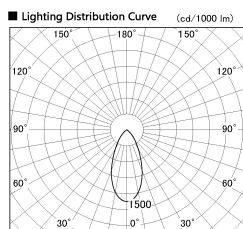

Item no. SD381-2840B9040-IK

Series Name: Cledy versa R-G (In-track)
(SD381-IK)

Installation	Track Mount
Type	Cledy versa R-G (In-track) (SD381-IK)
Fixture wattage	28W
Beam angle	46 deg
Color Temp.	4000K
CRI	Ra>90
Luminous	2871 lm
Body	Die-castaluminumalloy
Body finish	Black
Trim finish	Black
Reflector finish	N/A
IP Rate	IP20
Light source	COBmodule
Input Voltage	AC220~240V
Dimming Type	Non-Dimmable
Certificate	CE,CCC
Cut Hole	N/A