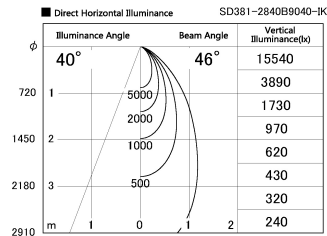

Item no. SD381-2840B9040-IK

Series Name: Cledy versa R-G (In-track)
(SD381-IK)

Installation	Track Mount
Type	
Fixture wattage	28W
Beam angle	46 deg
Color Temp.	4000K
CRI	Ra>90
Luminous	2871 lm
Body	Die-castaluminumalloy
Body finish	Black
Trim finish	Black
Reflector finish	N/A
IP Rate	IP20
Light source	COBmodule
Input Voltage	AC220~240V
Dimming Type	Non-Dimmable
Certificate	CE,CCC
Cut Hole	N/A