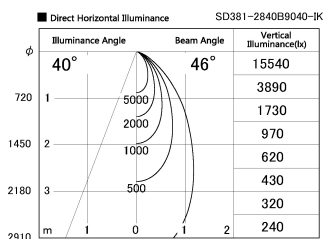

Item no. SD381-2840B9040-IK

Series Name: Cledy versa R-G (In-track)
(SD381-IK)

Installation	Track Mount
Type	Cledy versa R-G (In-track) (SD381-IK)
Fixture wattage	28W
Beam angle	46 deg
Color Temp.	4000K
CRI	Ra>90
Luminous	2871 lm
Body	Die-castaluminumalloy
Body finish	Black
Trim finish	Black
Reflector finish	N/A
IP Rate	IP20
Light source	COBmodule
Input Voltage	AC220~240V
Dimming Type	Non-Dimmable
Certificate	CE,CCC
Cut Hole	N/A