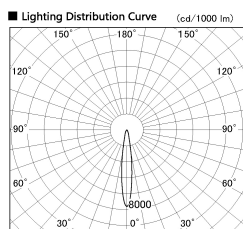

Item no. SD381-2615B9040-IK

Series Name: Cledy versa R-G (In-track)  
(SD381-IK)

■ Direct Horizontal Illuminance SD381-2615B9040-IK

φ	Illuminance Angle	Beam Angle	Vertical Illuminance (lx)
240	14°	15°	82500
480			20630
730			9170
980			5160
			3300
			2290
			1680
			1290

Installation	Track Mount
Type	Cledy versa R-G (In-track) (SD381-IK)
Fixture wattage	23W
Beam angle	15 deg
Color Temp.	4000K
CRI	Ra>90
Luminous	2665 lm
Body	Die-castaluminumalloy
Body finish	Black
Trim finish	Black
Reflector finish	N/A
IP Rate	IP20
Light source	COBmodule
Input Voltage	AC220~240V
Dimming Type	Non-Dimmable
Certificate	CE,CCC
Cut Hole	N/A