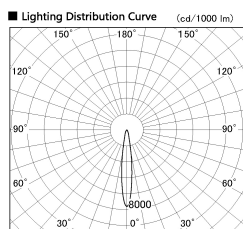

Item no. SD381-2615B9040-IK

Series Name: Cledy versa R-G (In-track)
(SD381-IK)

Installation	Track Mount
Type	
Fixture wattage	23W
Beam angle	15 deg
Color Temp.	4000K
CRI	Ra>90
Luminous	2665 lm
Body	Die-cast aluminum alloy
Body finish	Black
Trim finish	Black
Reflector finish	N/A
IP Rate	IP20
Light source	COB module
Input Voltage	AC220~240V
Dimming Type	Non-Dimmable
Certificate	CE,CCC
Cut Hole	N/A

Direct Horizontal Illuminance SD381-2615B9040-IK

φ	Illuminance Angle	Beam Angle	Vertical Illuminance (lx)
240	14°	15°	82500
480			20630
960			9170
1920			5160
3840			3300
7680			2290
15360			1680
30720			1290