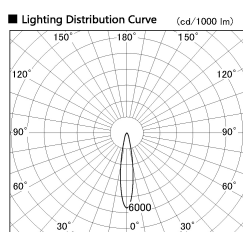

Item no. SD381-2620B9040-IK

Series Name: Cledy versa R-G (In-track)
(SD381-IK)

Installation	Track Mount
Type	Cledy versa R-G (In-track) (SD381-IK)
Fixture wattage	23W
Beam angle	18 deg
Color Temp.	4000K
CRI	Ra>90
Luminous	2694 lm
Body	Die-cast aluminum alloy
Body finish	Black
Trim finish	Black
Reflector finish	N/A
IP Rate	IP20
Light source	COB module
Input Voltage	AC220~240V
Dimming Type	Non-Dimmable
Certificate	CE,CCC
Cut Hole	N/A