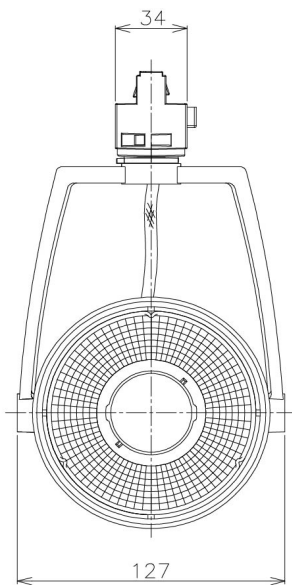

Item no. SD381-2620B9040-IK

Series Name: Cledy versa R-G (In-track)
(SD381-IK)

Installation	Track Mount
Type	
Fixture wattage	23W
Beam angle	18 deg
Color Temp.	4000K
CRI	Ra>90
Luminous	2694 lm
Body	Die-castaluminumalloy
Body finish	Black
Trim finish	Black
Reflector finish	N/A
IP Rate	IP20
Light source	COBmodule
Input Voltage	AC220~240V
Dimming Type	Non-Dimmable
Certificate	CE,CCC
Cut Hole	N/A