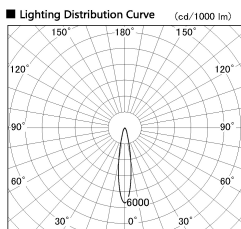

Item no. SD381-2620B9040-IK

Series Name: Cledy versa R-G (In-track)
(SD381-IK)

Installation	Track Mount
Type	
Fixture wattage	23W
Beam angle	18 deg
Color Temp.	4000K
CRI	Ra>90
Luminous	2694 lm
Body	Die-castaluminumalloy
Body finish	Black
Trim finish	Black
Reflector finish	N/A
IP Rate	IP20
Light source	COBmodule
Input Voltage	AC220~240V
Dimming Type	Non-Dimmable
Certificate	CE,CCC
Cut Hole	N/A