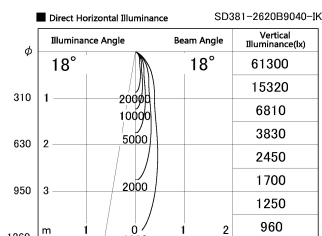

Item no. SD381-2620B9040-IK

Series Name: Cledy versa R-G (In-track)
(SD381-IK)

Installation	Track Mount
Type	Cledy versa R-G (In-track) (SD381-IK)
Fixture wattage	23W
Beam angle	18 deg
Color Temp.	4000K
CRI	Ra>90
Luminous	2694 lm
Body	Die-cast aluminum alloy
Body finish	Black
Trim finish	Black
Reflector finish	N/A
IP Rate	IP20
Light source	COB module
Input Voltage	AC220~240V
Dimming Type	Non-Dimmable
Certificate	CE,CCC
Cut Hole	N/A