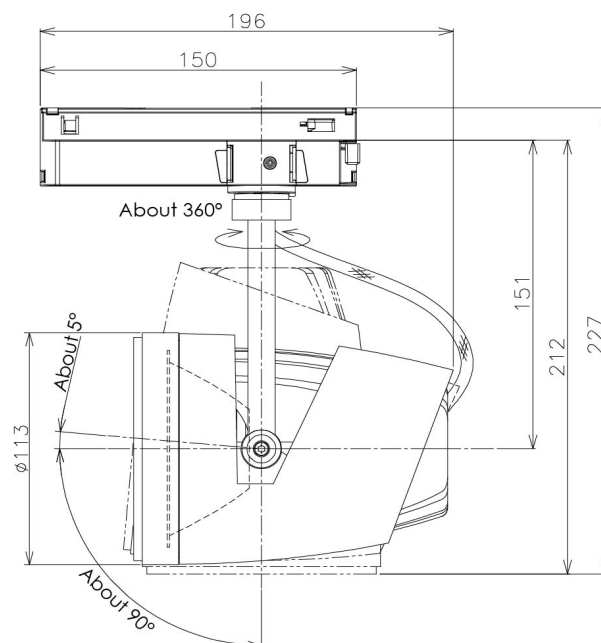

Item no. SD381-2620B9040-IK

Series Name: Cledy versa R-G (In-track)
(SD381-IK)

Installation	Track Mount
Type	
Fixture wattage	23W
Beam angle	18 deg
Color Temp.	4000K
CRI	Ra>90
Luminous	2694 lm
Body	Die-castaluminumalloy
Body finish	Black
Trim finish	Black
Reflector finish	N/A
IP Rate	IP20
Light source	COBmodule
Input Voltage	AC220~240V
Dimming Type	Non-Dimmable
Certificate	CE,CCC
Cut Hole	N/A