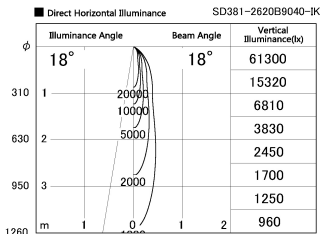

Item no. SD381-2620B9040-IK

Series Name: Cledy versa R-G (In-track)
(SD381-IK)

Installation	Track Mount
Type	
Fixture wattage	23W
Beam angle	18 deg
Color Temp.	4000K
CRI	Ra>90
Luminous	2694 lm
Body	Die-castaluminumalloy
Body finish	Black
Trim finish	Black
Reflector finish	N/A
IP Rate	IP20
Light source	COBmodule
Input Voltage	AC220~240V
Dimming Type	Non-Dimmable
Certificate	CE,CCC
Cut Hole	N/A