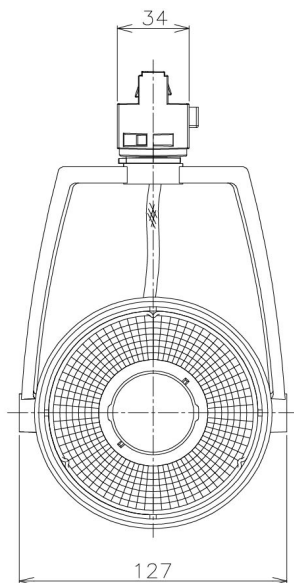

Item no. SD381-2630B9040-IK

Series Name: Cledy versa R-G (In-track)
(SD381-IK)

Installation	Track Mount
Type	
Fixture wattage	23W
Beam angle	28 deg
Color Temp.	4000K
CRI	Ra>90
Luminous	2701 lm
Body	Die-castaluminumalloy
Body finish	Black
Trim finish	Black
Reflector finish	N/A
IP Rate	IP20
Light source	COBmodule
Input Voltage	AC220~240V
Dimming Type	Non-Dimmable
Certificate	CE,CCC
Cut Hole	N/A