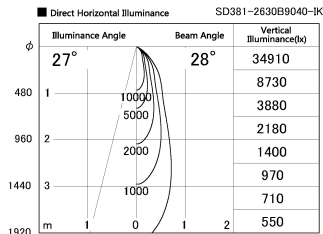

Item no. SD381-2630B9040-IK

Series Name: Cledy versa R-G (In-track)
(SD381-IK)

Installation	Track Mount
Type	
Fixture wattage	23W
Beam angle	28 deg
Color Temp.	4000K
CRI	Ra>90
Luminous	2701 lm
Body	Die-castaluminumalloy
Body finish	Black
Trim finish	Black
Reflector finish	N/A
IP Rate	IP20
Light source	COBmodule
Input Voltage	AC220~240V
Dimming Type	Non-Dimmable
Certificate	CE,CCC
Cut Hole	N/A