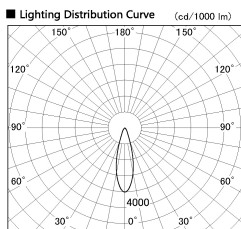

Item no. SD381-2630B9040-IK

Series Name: Cledy versa R-G (In-track)
(SD381-IK)

Installation	Track Mount
Type	
Fixture wattage	23W
Beam angle	28 deg
Color Temp.	4000K
CRI	Ra>90
Luminous	2701 lm
Body	Die-castaluminumalloy
Body finish	Black
Trim finish	Black
Reflector finish	N/A
IP Rate	IP20
Light source	COBmodule
Input Voltage	AC220~240V
Dimming Type	Non-Dimmable
Certificate	CE,CCC
Cut Hole	N/A