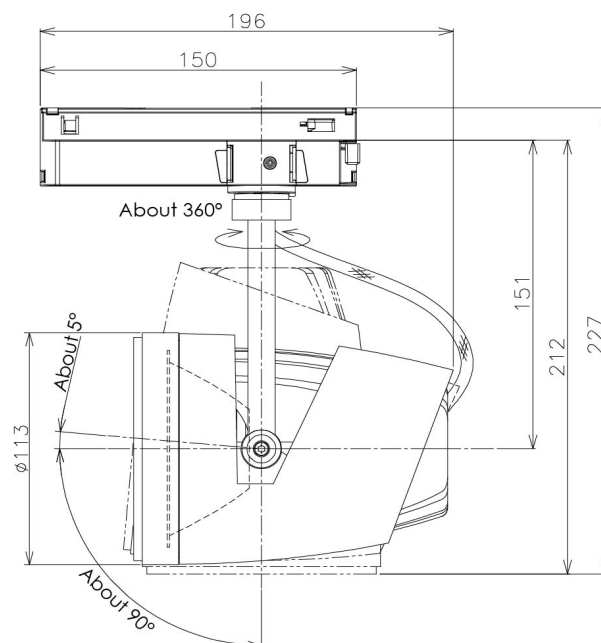

Item no. SD381-2630B9040-IK

Series Name: Cledy versa R-G (In-track)
(SD381-IK)

Installation	Track Mount
Type	
Fixture wattage	23W
Beam angle	28 deg
Color Temp.	4000K
CRI	Ra>90
Luminous	2701 lm
Body	Die-castaluminumalloy
Body finish	Black
Trim finish	Black
Reflector finish	N/A
IP Rate	IP20
Light source	COBmodule
Input Voltage	AC220~240V
Dimming Type	Non-Dimmable
Certificate	CE,CCC
Cut Hole	N/A