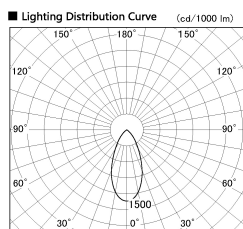

Item no. SD381-2640B9040-IK

Series Name: Cledy versa R-G (In-track)
(SD381-IK)

Installation	Track Mount
Type	
Fixture wattage	23W
Beam angle	46 deg
Color Temp.	4000K
CRI	Ra>90
Luminous	2519 lm
Body	Die-castaluminumalloy
Body finish	Black
Trim finish	Black
Reflector finish	N/A
IP Rate	IP20
Light source	COBmodule
Input Voltage	AC220~240V
Dimming Type	Non-Dimmable
Certificate	CE,CCC
Cut Hole	N/A