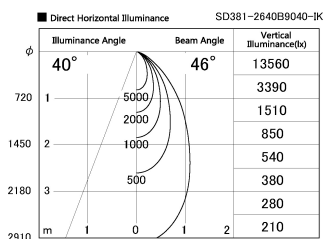

Item no. SD381-2640B9040-IK

Series Name: Cledy versa R-G (In-track)
(SD381-IK)

Installation	Track Mount
Type	
Fixture wattage	23W
Beam angle	46 deg
Color Temp.	4000K
CRI	Ra>90
Luminous	2519 lm
Body	Die-castaluminumalloy
Body finish	Black
Trim finish	Black
Reflector finish	N/A
IP Rate	IP20
Light source	COBmodule
Input Voltage	AC220~240V
Dimming Type	Non-Dimmable
Certificate	CE,CCC
Cut Hole	N/A