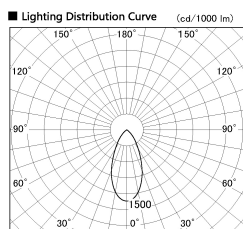

Item no. SD381-2640B9040-IK

Series Name: Cledy versa R-G (In-track)
(SD381-IK)

Installation	Track Mount
Type	Cledy versa R-G (In-track) (SD381-IK)
Fixture wattage	23W
Beam angle	46 deg
Color Temp.	4000K
CRI	Ra>90
Luminous	2519 lm
Body	Die-castaluminumalloy
Body finish	Black
Trim finish	Black
Reflector finish	N/A
IP Rate	IP20
Light source	COBmodule
Input Voltage	AC220~240V
Dimming Type	Non-Dimmable
Certificate	CE,CCC
Cut Hole	N/A