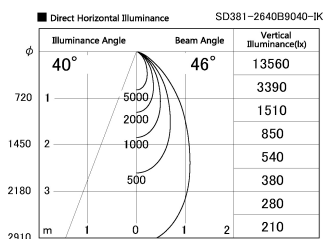

Item no. SD381-2640B9040-IK

Series Name: Cledy versa R-G (In-track)
(SD381-IK)

Installation	Track Mount
Type	Cledy versa R-G (In-track) (SD381-IK)
Fixture wattage	23W
Beam angle	46 deg
Color Temp.	4000K
CRI	Ra>90
Luminous	2519 lm
Body	Die-castaluminumalloy
Body finish	Black
Trim finish	Black
Reflector finish	N/A
IP Rate	IP20
Light source	COBmodule
Input Voltage	AC220~240V
Dimming Type	Non-Dimmable
Certificate	CE,CCC
Cut Hole	N/A