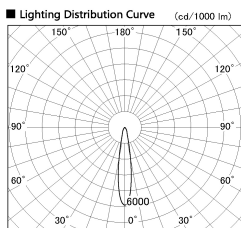

Item no. SD381-2515B9040-IK

Series Name: Cledy versa R-G (In-track)
(SD381-IK)

■ Direct Horizontal Illuminance SD381-2515B9040-IK

φ	Illuminance Angle	Beam Angle	Vertical Illuminance(lx)
310	18°	18°	58410
630			14600
950			6490
1260			3650
			2340
			1620
			1190
			910

Installation	Track Mount
Type	
Fixture wattage	23W
Beam angle	18 deg
Color Temp.	4000K
CRI	Ra>90
Luminous	2466 lm
Body	Die-castaluminumalloy
Body finish	Black
Trim finish	Black
Reflector finish	N/A
IP Rate	IP20
Light source	COBmodule
Input Voltage	AC220~240V
Dimming Type	Non-Dimmable
Certificate	CE,CCC
Cut Hole	N/A