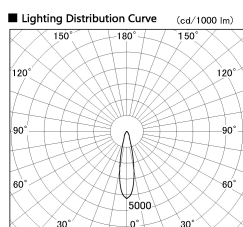

Item no. SD381-2520B9040-IK

Series Name: Cledy versa R-G (In-track)
(SD381-IK)

Installation	Track Mount
Type	
Fixture wattage	23W
Beam angle	22 deg
Color Temp.	4000K
CRI	Ra>90
Luminous	2499 lm
Body	Die-castaluminumalloy
Body finish	Black
Trim finish	Black
Reflector finish	N/A
IP Rate	IP20
Light source	COBmodule
Input Voltage	AC220~240V
Dimming Type	Non-Dimmable
Certificate	CE,CCC
Cut Hole	N/A