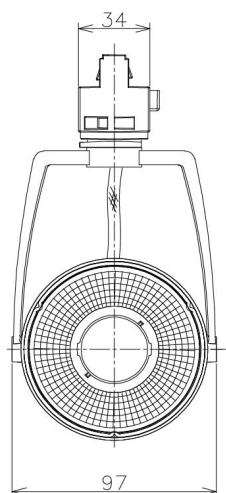

Item no. SD381-2520B9040-IK

Series Name: Cledy versa R-G (In-track)
(SD381-IK)

Installation	Track Mount
Type	
Fixture wattage	23W
Beam angle	22 deg
Color Temp.	4000K
CRI	Ra>90
Luminous	2499 lm
Body	Die-castaluminumalloy
Body finish	Black
Trim finish	Black
Reflector finish	N/A
IP Rate	IP20
Light source	COBmodule
Input Voltage	AC220~240V
Dimming Type	Non-Dimmable
Certificate	CE,CCC
Cut Hole	N/A