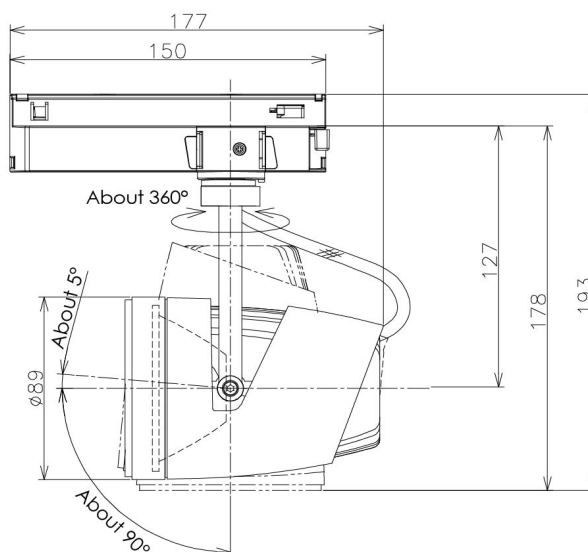

Item no. SD381-2520B9040-IK

Series Name: Cledy versa R-G (In-track)
(SD381-IK)

Installation	Track Mount
Type	
Fixture wattage	23W
Beam angle	22 deg
Color Temp.	4000K
CRI	Ra>90
Luminous	2499 lm
Body	Die-castaluminumalloy
Body finish	Black
Trim finish	Black
Reflector finish	N/A
IP Rate	IP20
Light source	COBmodule
Input Voltage	AC220~240V
Dimming Type	Non-Dimmable
Certificate	CE,CCC
Cut Hole	N/A