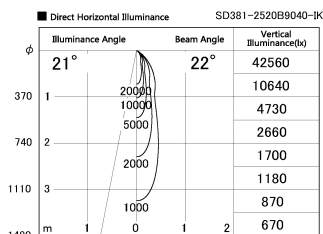

Item no. SD381-2520B9040-IK

Series Name: Cledy versa R-G (In-track)
(SD381-IK)

Installation	Track Mount
Type	
Fixture wattage	23W
Beam angle	22 deg
Color Temp.	4000K
CRI	Ra>90
Luminous	2499 lm
Body	Die-castaluminumalloy
Body finish	Black
Trim finish	Black
Reflector finish	N/A
IP Rate	IP20
Light source	COBmodule
Input Voltage	AC220~240V
Dimming Type	Non-Dimmable
Certificate	CE,CCC
Cut Hole	N/A