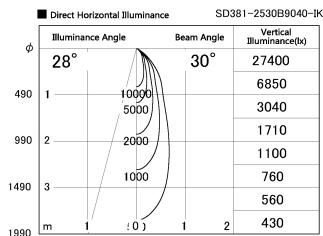

Item no. SD381-2530B9040-IK

Series Name: Cledy versa R-G (In-track)  
(SD381-IK)

Installation	Track Mount
Type	
Fixture wattage	23W
Beam angle	30 deg
Color Temp.	4000K
CRI	Ra>90
Luminous	2482 lm
Body	Die-castaluminumalloy
Body finish	Black
Trim finish	Black
Reflector finish	N/A
IP Rate	IP20
Light source	COBmodule
Input Voltage	AC220~240V
Dimming Type	Non-Dimmable
Certificate	CE,CCC
Cut Hole	N/A