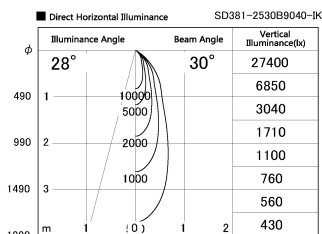

Item no. SD381-2530B9040-IK

Series Name: Cledy versa R-G (In-track)
(SD381-IK)

Installation	Track Mount
Type	
Fixture wattage	23W
Beam angle	30 deg
Color Temp.	4000K
CRI	Ra>90
Luminous	2482 lm
Body	Die-castaluminumalloy
Body finish	Black
Trim finish	Black
Reflector finish	N/A
IP Rate	IP20
Light source	COBmodule
Input Voltage	AC220~240V
Dimming Type	Non-Dimmable
Certificate	CE,CCC
Cut Hole	N/A