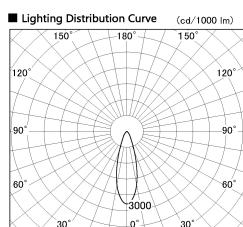

Item no. SD381-2530B9040-IK

Series Name: Cledy versa R-G (In-track)
(SD381-IK)

Installation	Track Mount
Type	
Fixture wattage	23W
Beam angle	30 deg
Color Temp.	4000K
CRI	Ra>90
Luminous	2482 lm
Body	Die-castaluminumalloy
Body finish	Black
Trim finish	Black
Reflector finish	N/A
IP Rate	IP20
Light source	COBmodule
Input Voltage	AC220~240V
Dimming Type	Non-Dimmable
Certificate	CE,CCC
Cut Hole	N/A