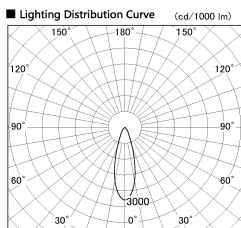

Item no. SD381-2530B9040-IK

Series Name: Cledy versa R-G (In-track)  
(SD381-IK)

Installation	Track Mount
Type	
Fixture wattage	23W
Beam angle	30 deg
Color Temp.	4000K
CRI	Ra>90
Luminous	2482 lm
Body	Die-castaluminumalloy
Body finish	Black
Trim finish	Black
Reflector finish	N/A
IP Rate	IP20
Light source	COBmodule
Input Voltage	AC220~240V
Dimming Type	Non-Dimmable
Certificate	CE,CCC
Cut Hole	N/A